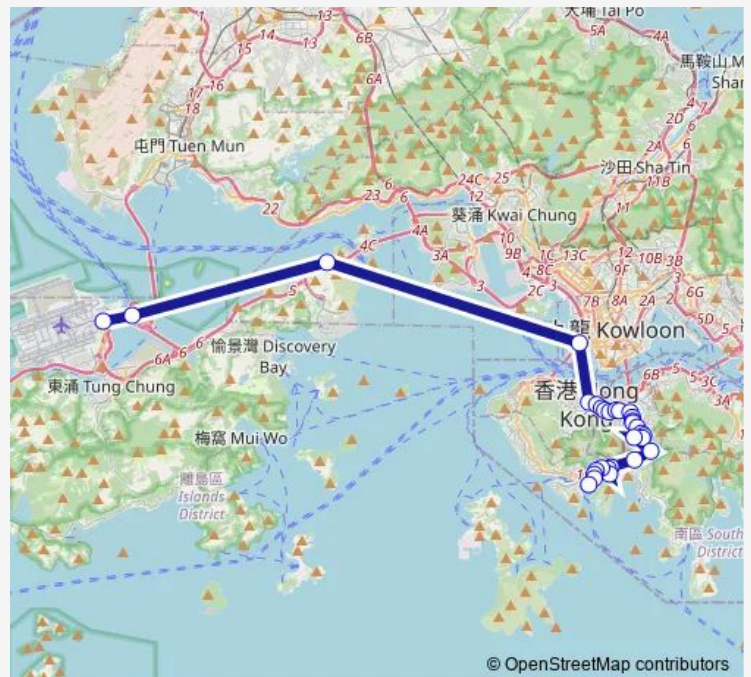

[Ctb] ST. Joseph'S College Primary School, Queen'S Road East[[Kmb+Ctb] ST. Joseph'S College Primary

**Route schedule**

[Ctb] Airport (Ground Transportation Centre)[Lwb] Airport (GTC) BUS Terminus — [Ctb] Sham Wan

Monday	21:30-23:30
Tuesday	21:30-23:30
Wednesday	21:30-23:30
Thursday	21:30-23:30
Friday	21:30-23:30
Saturday	21:30-23:30
Sunday	21:30-23:30

**Route info**

Direction: [Ctb] Airport (Ground Transportation Centre)[Lwb] Airport (GTC) BUS Terminus

Stops: 30

Trip Duration: 1 hour 54 min

School/<Br>St. Joseph'S Primary School, Queen'S Road East

[Ctb] Queen Elizabeth Stadium, Queen'S Road East

[Ctb] Broadwood Road, Wong NAI Chung Road[[Kmb+Ctb] Broadwood Road/<Br>Broadwood Road, Wong NAI Chung Road