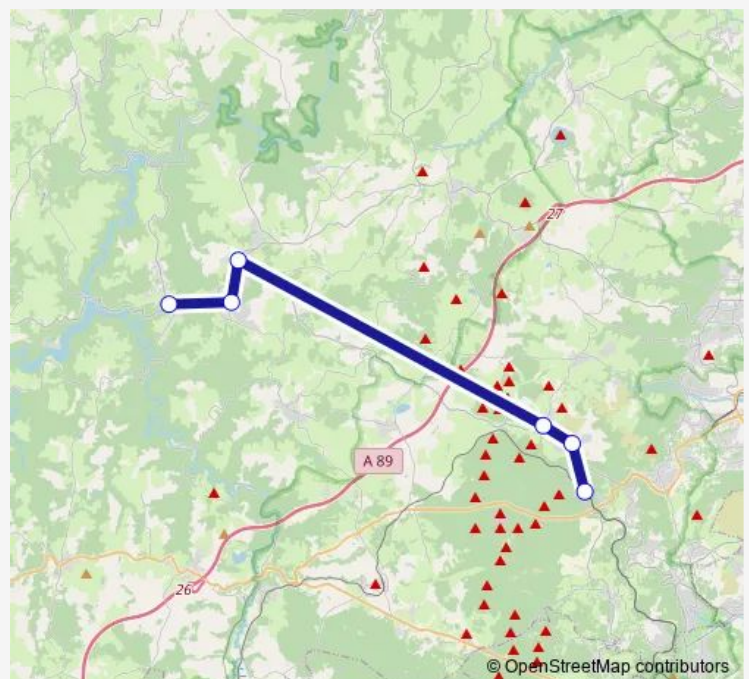

### Direction

Les Ancizes St Georges Bourg — Volvic

6 stops

[Open route schedule](#)

Les Ancizes St Georges Bourg

Les Ancizes St Georges Usine

Saint-Georges-De-Mons R Écoles

Paugnat Eglise

### Route schedule

Les Ancizes St Georges Bourg — Volvic

|           |       |
|-----------|-------|
| Monday    | 17:23 |
| Tuesday   | 17:23 |
| Wednesday | 17:23 |
| Thursday  | 17:23 |
| Friday    | 17:23 |
| Saturday  | —     |
| Sunday    | —     |

### Route info

Direction: Les Ancizes St Georges Bourg

Stops: 6

Trip Duration: 0 hour 37 min

A17 Bus time schedules and route maps are available in an offline PDF at [busmaps.com](https://busmaps.com). Use the [busmaps.com](https://busmaps.com) website to see live bus times, train schedule or subway schedule, and step-by-step directions for all public transit in Clermont-Ferrand