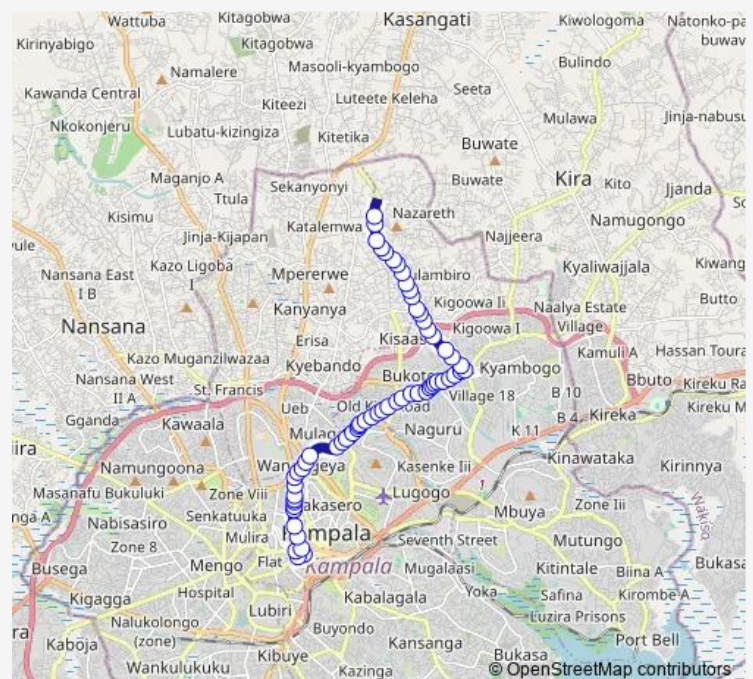

Petro Fuel Station (Bombo Rd)

Ymca

Wandegeya Police Station - Roundabout

Wandegeya - Ntinda Taxi (Nkiizi Rd)

Ministry of Public Service (Haji Musa Kasule Rd)

Mulago Roundabout

Mulago Hospital Taxi

Save The Children

City Oil (Kamwokya)

Bank of Baroda - Kampala Medical Centre

Gapco (Kira Rd)

Route schedule

Kampala Old Taxi Park — Kensington Boulevard

Monday 06:30-19:00

Tuesday 06:30-19:00

Wednesday 06:30-19:00

Thursday 06:30-19:00

Friday 06:30-19:00

Saturday 06:30-19:00

Sunday 06:30-19:00

Route info

Direction: Kampala Old Taxi Park

Stops: 63

Trip Duration: 1 hour 15 min

■ Ka035 — Kyanja Taxi Stage-Old Taxi Park

BusMaps

Kamwokya (Kira Rd)

Kamwokya Police Station

Kamwokya (Old Kira Rd)

Centenary Point (Old Kira Rd)

Kamwokya Centre

Rpide Microfinance (Bukoto)