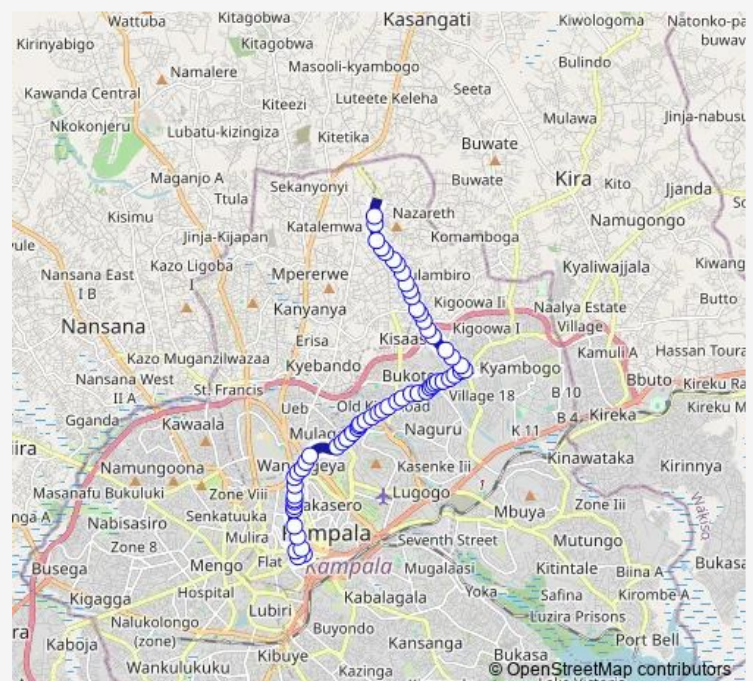

Petro Fuel Station (Bombo Rd)

Ymca

Wandegeya Police Station - Roundabout

Wandegeya - Ntinda Taxi (Nkiizi Rd)

Ministry of Public Service (Haji Musa Kasule Rd)

Mulago Roundabout

Mulago Hospital Taxi

Save The Children

City Oil (Kamwokya)

Bank of Baroda - Kampala Medical Centre

Gapco (Kira Rd)

Route schedule

Kampala Old Taxi Park — Kensington Boulevard

Monday 06:30-19:00

Tuesday 06:30-19:00

Wednesday 06:30-19:00

Thursday 06:30-19:00

Friday 06:30-19:00

Saturday 06:30-19:00

Sunday 06:30-19:00

Route info

Direction: Kampala Old Taxi Park

Stops: 63

Trip Duration: 1 hour 48 min

KA035 — Kyanja Taxi Stage-Old Taxi Park

BusMaps

Kamwokya (Kira Rd)

Kamwokya Police Station

Kamwokya (Old Kira Rd)

Centenary Point (Old Kira Rd)

Kamwokya Centre

Rpide Microfinance (Bukoto)