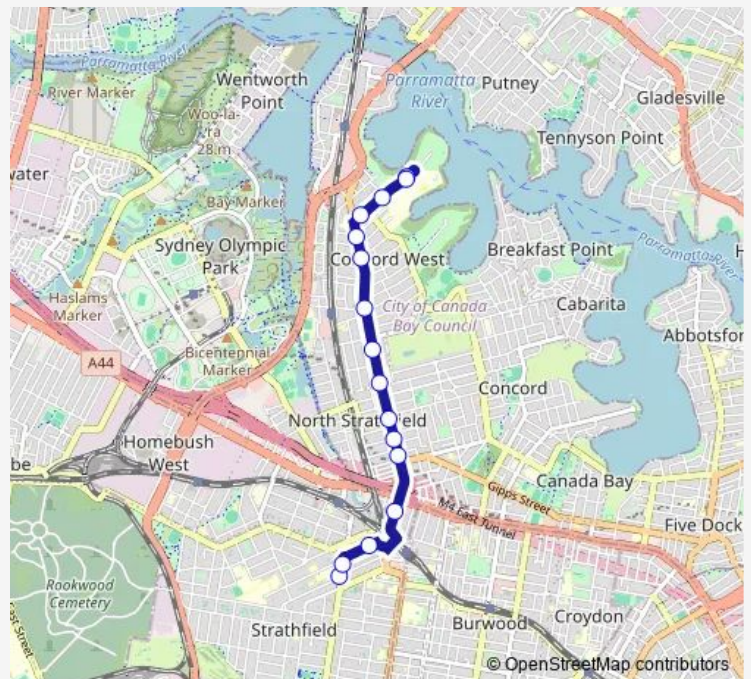

Concord Hospital Gate 3, Hospital Rd

Concord Hospital Gate 1, Hospital Rd, Stand B

**Route schedule**

Strathfield Girls High School, Oxford Rd, Stand A — Concord Hospital Gate 1, Hospital Rd, Stand B

Monday	15:15
Tuesday	14:52
Wednesday	15:15
Thursday	15:15
Friday	—
Saturday	—
Sunday	—

**Route info**

Direction: Strathfield Girls High School, Oxford Rd, Stand A

Stops: 16

Trip Duration: 0 hour 15 min

601s School Bus time schedules and route maps are available in an offline PDF at [busmaps.com](https://busmaps.com). Use the [busmaps.com](https://busmaps.com) website to see live bus times, train schedule or subway schedule, and step-by-step directions for all public transit in Sydney