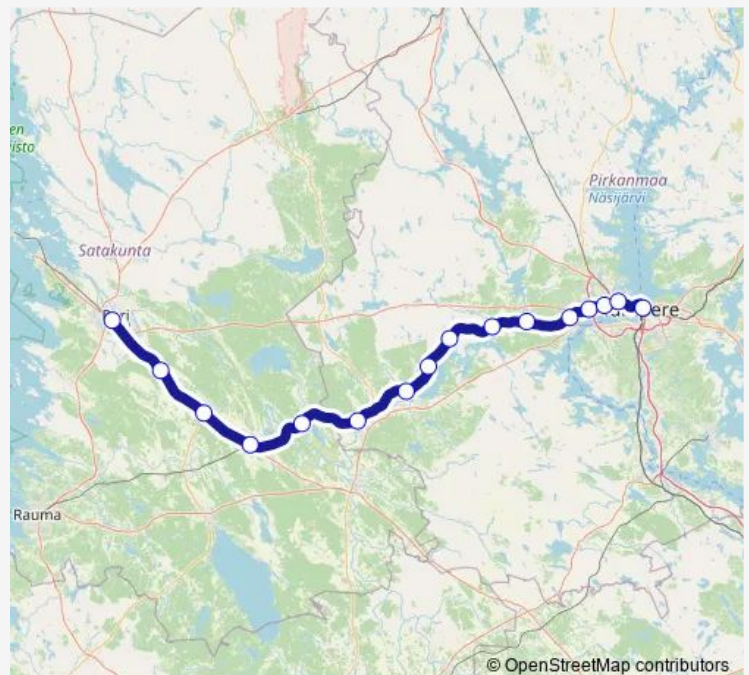

Nokia

Kalkku

Tesoma

Lielähti

Tampere

Route schedule

Pori — Tampere

Monday	06:12
Tuesday	06:12
Wednesday	06:12
Thursday	06:12
Friday	06:12
Saturday	06:12
Sunday	—

Route info

Direction: Pori

Stops: 16

Trip Duration: 1 hour 33 min

■ IC 462 — Pori - Tampere

Direction

Pori — Tampere

16 stops

[Open route schedule](#)

Pori

Nakkila

Harjavalta

Kokemäki

Ahvenus

Äetsä

Vammala

Tampere

Route schedule

Pori — Tampere

Monday 06:12

Tuesday 06:12

Wednesday 06:12

Thursday 06:12

Friday 06:12