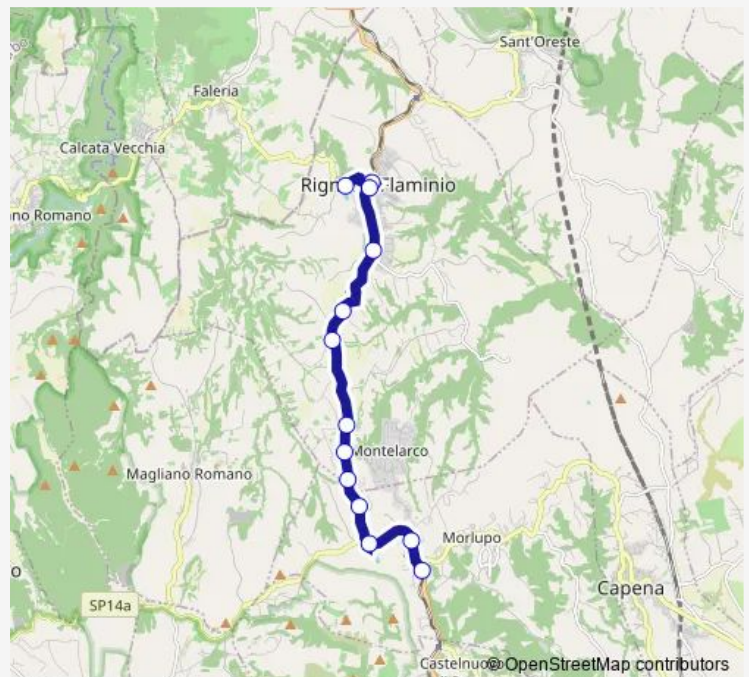

Bus Rignano Flaminio - Morlupo # Aa827d

[Go to website](#)

**Direction**

Rignano | Via Falisca (IIS) # f2212 — Morlupo | Stazione # f2225

13 stops

[Open route schedule](#)

Rignano | Via Falisca (IIS) # f2212

Rignano | Via Flaminia (Morolo) # f2219

Rignano | Via Flaminia (Montelarco) # f2220

Rignano | Via Flaminia (Valle Spadona) # f2221

Morlupo | Via Flaminia (Trullo) # f2222

Morlupo | Stazione Magliano Ist. Superiore Campagnanese # f11514

Morlupo | Via Flaminia Via Grotte # f2224

Morlupo | Stazione # f2225

**Route schedule**

Rignano | Via Falisca (IIS) # f2212 — Morlupo | Stazione # f2225

Monday	07:50
Tuesday	07:50
Wednesday	07:50
Thursday	07:50
Friday	07:50
Saturday	—
Sunday	—

**Route info**

Direction: Rignano | Via Falisca (IIS) # f2212

Stops: 13

Trip Duration: 0 hour 15 min

Rignano Flaminio - Morlupo # Aa827d

Bus time schedules and route maps are available in an offline PDF at [busmaps.com](https://busmaps.com). Use the [busmaps.com](https://busmaps.com) website to see live bus times, train schedule or subway schedule, and step-by-step directions for all public transit in Morlupo