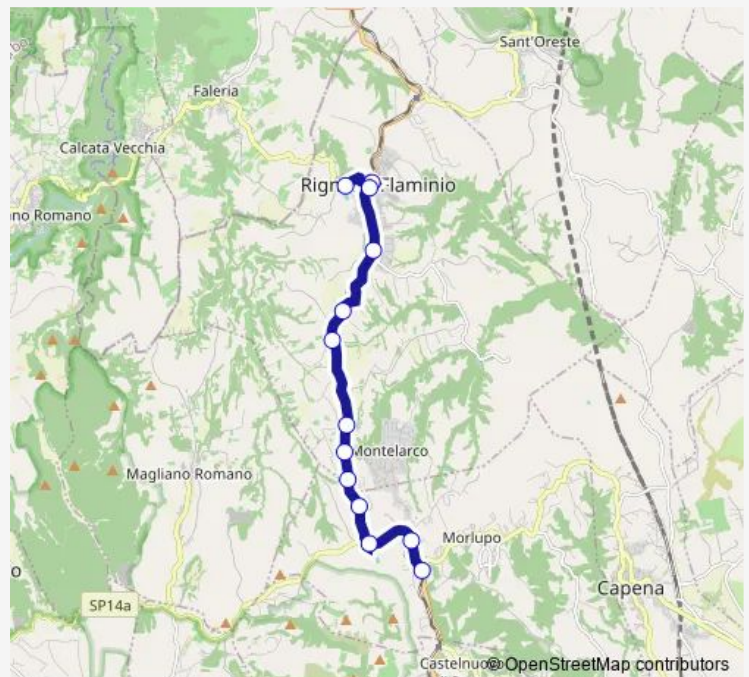

Direction

Rignano | Via Falisca (IIS) # f2212 — Morlupo | Stazione # f2225

13 stops

[Open route schedule](#)

Rignano | Via Falisca (IIS) # f2212

Rignano | Stazione # f2213

Rignano | Via Flaminia Via Fazio # f2214

Rignano | Via Flaminia (Valle Spadona) # f2221

Morlupo | Via Flaminia (Trullo) # f2222

Morlupo | Stazione Magliano Ist. Superiore Campagnanese # f11514

Morlupo | Via Flaminia Via Grotte # f2224

Morlupo | Stazione # f2225

Route schedule

Rignano | Via Falisca (IIS) # f2212 — Morlupo | Stazione # f2225

Monday	07:50
Tuesday	07:50
Wednesday	07:50
Thursday	07:50
Friday	07:50
Saturday	—
Sunday	—

Route info

Direction: Rignano | Via Falisca (IIS) # f2212

Stops: 13

Trip Duration: 0 hour 15 min

Rignano Flaminio - Morlupo # Aa827d

Bus time schedules and route maps are available in an offline PDF at busmaps.com. Use the busmaps.com website to see live bus times, train schedule or subway schedule, and step-by-step directions for all public transit in Morlupo