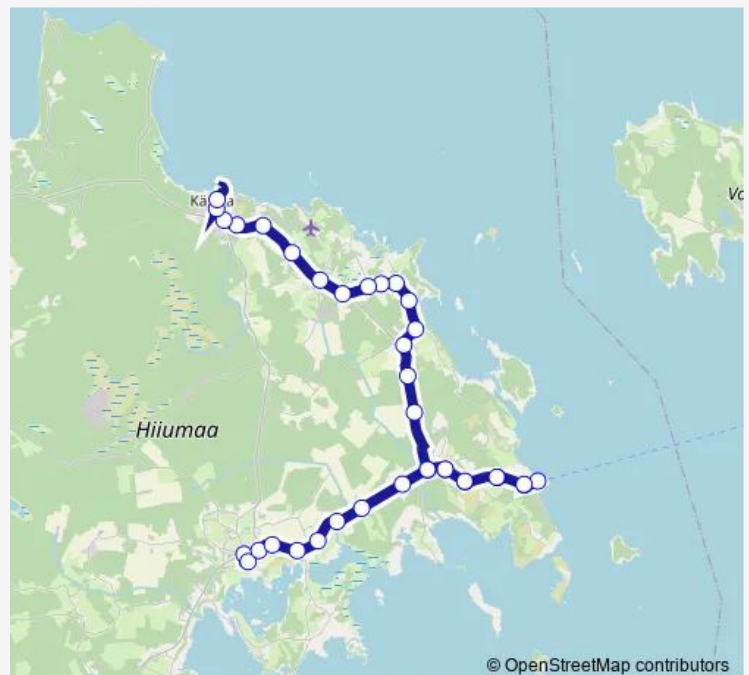

Saturday 16:53

Sunday 16:53

Route info

Direction: Tuuletorni

Stops: 36

Trip Duration: 1 hour 1 min

© OpenStreetMap contributors

Värssu