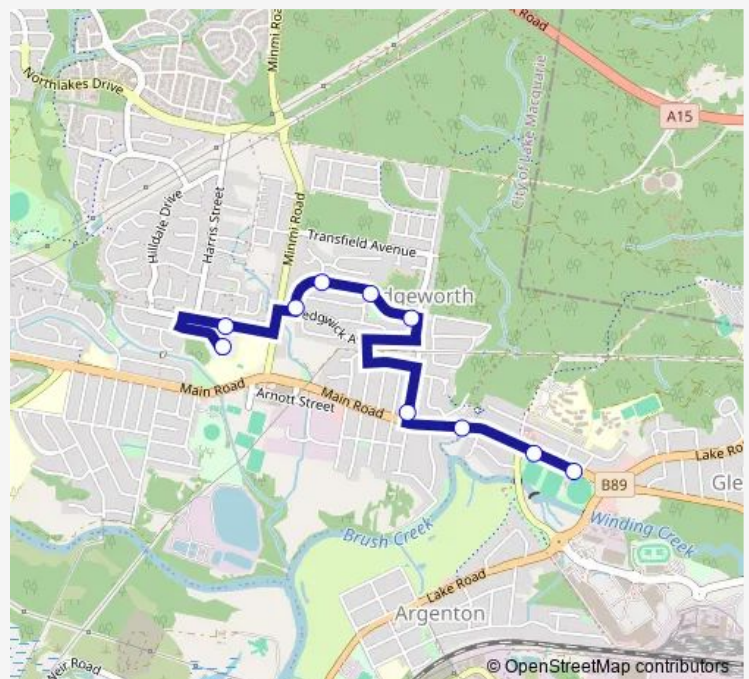

## School Bus 6294 Main Rd opp Fairleigh St to St Benedicts Ps

[Go to website](#)

### Direction

Booth Park, Main Rd — Edgeworth Ps

10 stops

[Open route schedule](#)

- Booth Park, Main Rd
- Main Rd Before Frederick St
- 608 Main Rd
- Neilson St After Main Rd
- Harper Av At Neilson St
- Harper Av At Campana Av
- Harper Av Opp Dunn Av
- Harper Av At Sedgwick Av
- Oakville Rd Opp Harris St
- Edgeworth Ps

### Route schedule

Booth Park, Main Rd — Edgeworth Ps

Monday	08:37
Tuesday	08:37
Wednesday	08:37
Thursday	08:37
Friday	08:37
Saturday	—
Sunday	—

### Route info

Direction: Booth Park, Main Rd

Stops: 10

Trip Duration: 0 hour 13 min

6294 School Bus time schedules and route maps are available in an offline PDF at [busmaps.com](https://busmaps.com). Use the [busmaps.com](https://busmaps.com) website to see live bus times, train schedule or subway schedule, and step-by-step directions for all public transit in Newcastle