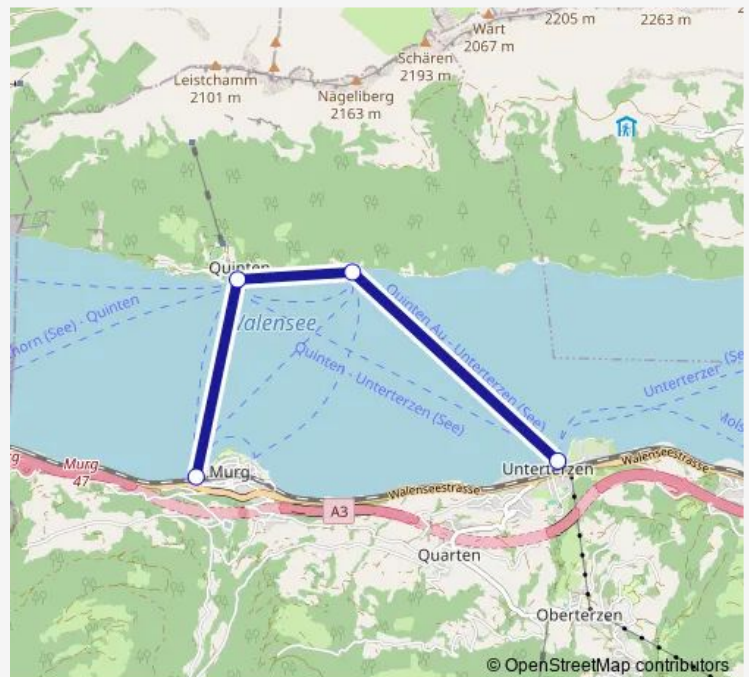

Ferry 435 BAT 435

[Go to website](#)

Direction

undefined — undefined

0 stops

[Open route schedule](#)

Route schedule

undefined — undefined

Monday 15:23

Tuesday 15:23

Wednesday 15:23

Thursday 15:23

Friday 15:23

Saturday 15:23

Sunday 15:23

Route info

Direction:

Stops: 0

Trip Duration: – min

■ 435 — BAT 435