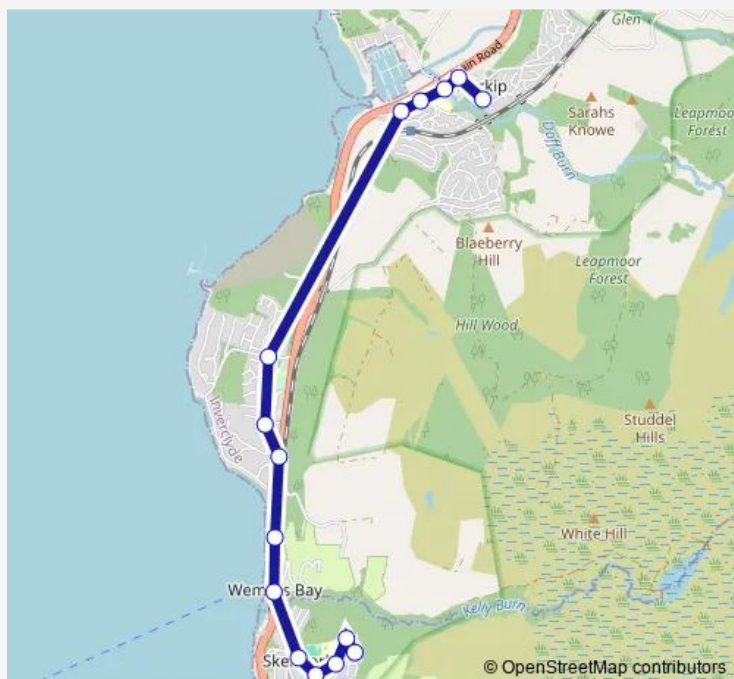

Cameron Place

Police Station

Station Avenue

Brueacre Road

Tummel Road

Cliff Terrace Road

Bathfield

Wemyss Bay Station

Tuesday 08:21-16:05

Wednesday 08:21-16:05

Thursday 08:21-16:05

Friday 08:21-16:05

Saturday 09:35-16:05

Sunday —

Route info

Direction: Glebe Road

Stops: 15

Trip Duration: 0 hour 13 min

578A

Direction

Innes Park Road — Glebe Road

13 stops

[Open route schedule](#)

Innes Park Road