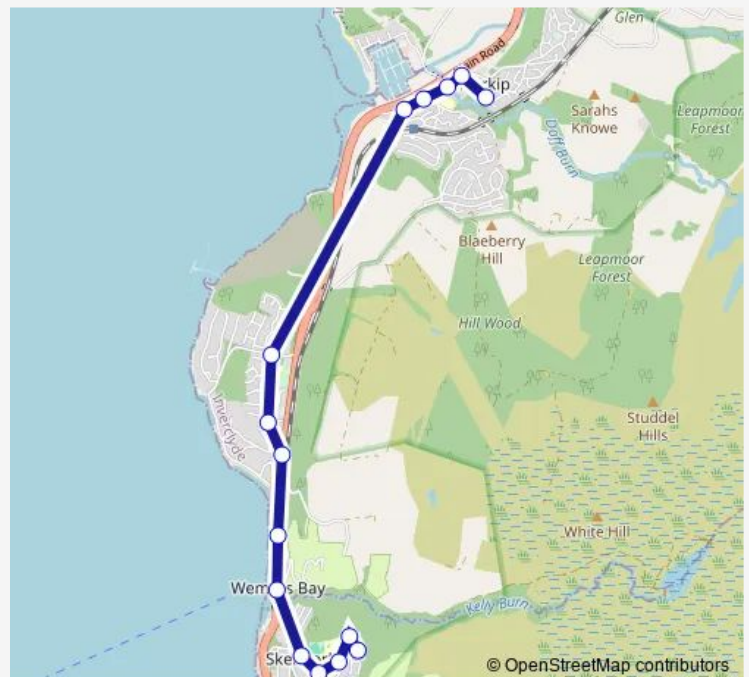

### Route info

Direction: Glebe Road

Stops: 15

Trip Duration: 0 hour 13 min

578A

BusMaps