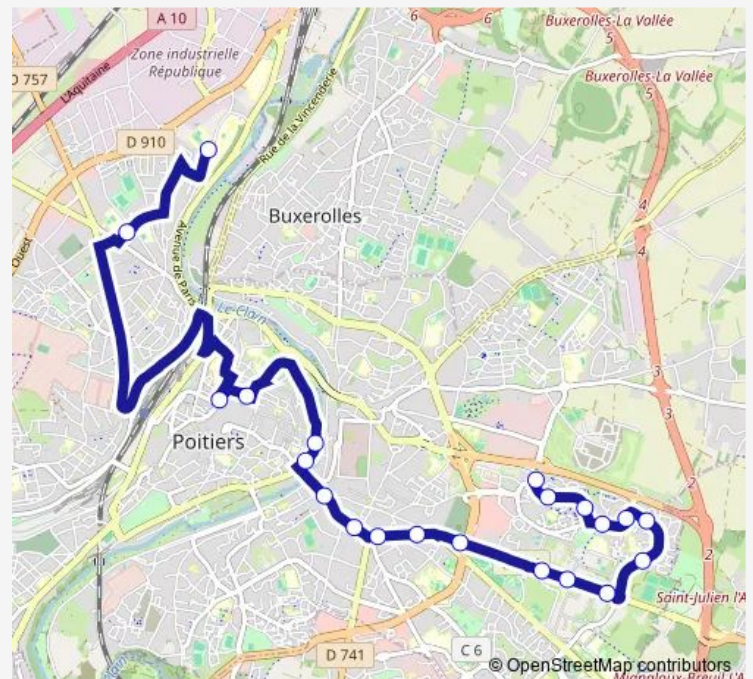

Place Lepetit

Nelson Mandela

L'Etoile

Route schedule

Bois Dousset — L'Etoile

Monday 07:11

Tuesday 07:11

Wednesday 07:11

Thursday 07:11

Friday 07:11

Saturday —

Sunday —

Route info

Direction: Bois Dousset

Stops: 21

Trip Duration: 0 hour 44 min

S34 — Scolaire S34

Direction

L'Etoile — Bois Dousset

21 stops

[Open route schedule](#)

L'Etoile

Nelson Mandela

Place Lepetit

Vayres

Bois Dousset

Route schedule

L'Etoile — Bois Dousset

Monday	17:15-18:00
Tuesday	17:15-18:00
Wednesday	12:12
Thursday	17:15-18:00
Friday	17:15-18:00
Saturday	—
Sunday	—

Route info

Direction: L'Etoile

Stops: 21