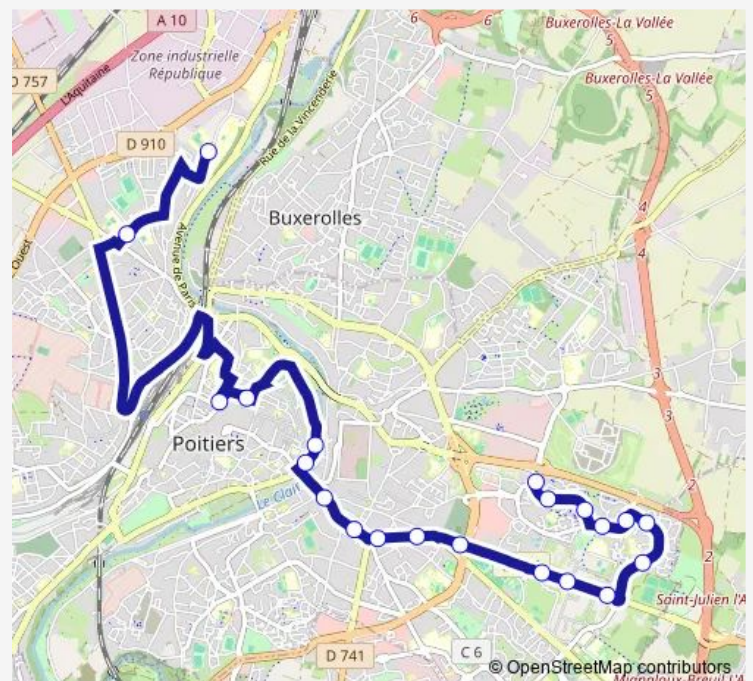

Place Lepetit

Nelson Mandela

L'Etoile

Route schedule

Bois Dousset — L'Etoile

Monday 07:11

Tuesday 07:11

Wednesday 07:11

Thursday 07:11

Friday 07:11

Saturday —

Sunday —

Route info

Direction: Bois Dousset

Stops: 21

Trip Duration: 0 hour 44 min

S34 — Scolaire S34

Direction

L'Etoile — Bois Dousset

21 stops

[Open route schedule](#)

L'Etoile

Nelson Mandela

Place Lepetit

Vayres

Bois Dousset

Route schedule

L'Etoile — Bois Dousset

Monday	17:15-18:00
Tuesday	17:15-18:00
Wednesday	12:12
Thursday	17:15-18:00
Friday	17:15-18:00
Saturday	—
Sunday	—

Route info

Direction: L'Etoile

Stops: 21