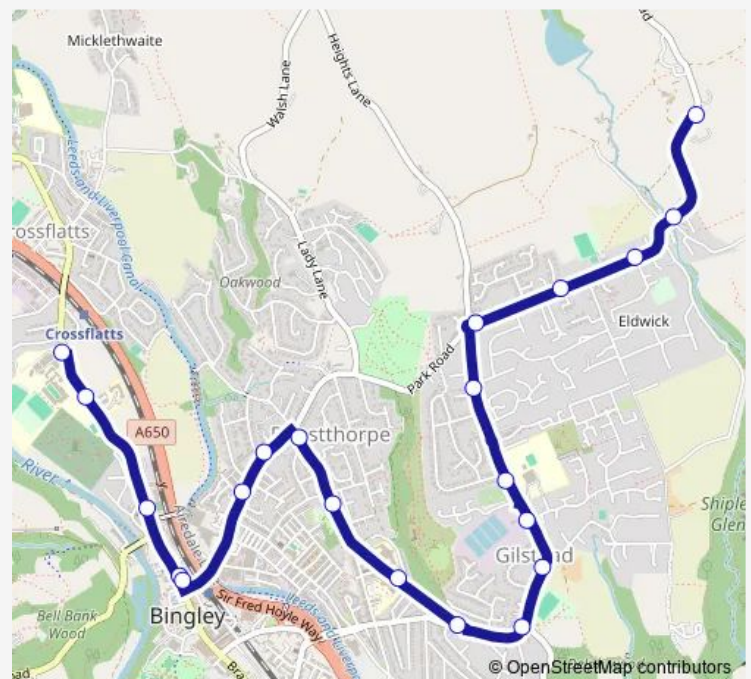

Route schedule

Grammar School — Otley Road Terminus

Monday	15:00
Tuesday	15:00
Wednesday	15:00
Thursday	15:00
Friday	15:00
Saturday	—
Sunday	—

Route info

Direction: Grammar School

Stops: 21

Trip Duration: 0 hour 15 min

S34

Direction

Otley Road Terminus — Grammar School

20 stops

[Open route schedule](#)

Otley Road Terminus

Otley Rd Spring Lane

Otley Rd Lyndale Road

Otley Road Beech Grove

Otley Rd Warren Lane

Warren Ln Warren Drive

Eldwick Primary School

Warren Lane Swan Ave

Gilstead Lane Warren Ln

Gilstead Lane Primrose Ln

Fernbank Drive Ferncliffe Rd

Saturday —

Sunday —

Route info

Direction: Otley Road Terminus

Stops: 20

Trip Duration: 0 hour 15 min

S34 Bus time schedules and route maps are available in an offline PDF at busmaps.com. Use the busmaps.com website to see live bus times, train schedule or subway schedule, and step-by-step directions for all public transit in Baildon