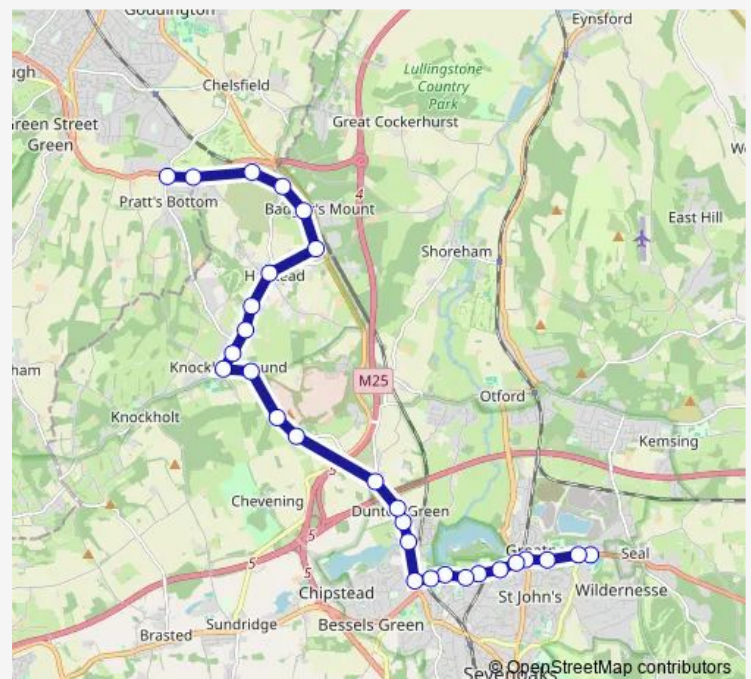

Bus S34 Trinity School - Pratts Bottom

[Go to website](#)

Direction

Trinity School — Pratts Bottom

29 stops

[Open route schedule](#)

- Trinity School
- Seal Cemetery
- Star Garage
- Sevenoaks Hospital
- St John's Road
- Council Offices
- Knole Academy
- Bradbourne Farm
- Robyns Way
- Betenson Avenue
- Library
- The Miners Arms
- Lennard Road
- The Dukes Head
- Rose and Crown
- Star Hill Road Cottages
- Star Hill Road
- Hampton Cottages
- Pound Lane
- Park Corner
- Halstead Lane

Route schedule

Trinity School — Pratts Bottom

Monday	15:40
Tuesday	15:40
Wednesday	15:40
Thursday	15:40
Friday	15:40
Saturday	—
Sunday	—

Route info

Direction: Trinity School

Stops: 29

Trip Duration: 0 hour 47 min

Monday 07:40

Tuesday 07:40

Wednesday 07:40

Thursday 07:40

Friday 07:40

Saturday —

Sunday —

Route info

Direction: Pratts Bottom

Stops: 30

Trip Duration: 0 hour 50 min

St John's Road

Greatness Lane

Star Garage

Seal Cemetery

Trinity School