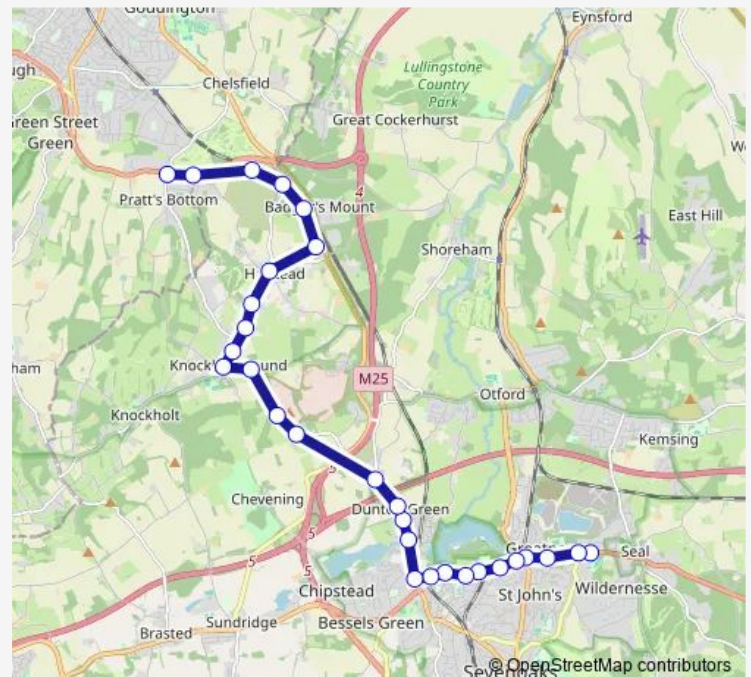

Bus S34 Trinity School - Pratts Bottom

[Go to website](#)

Direction

Trinity School — Pratts Bottom

29 stops

[Open route schedule](#)

- Trinity School
- Seal Cemetery
- Star Garage
- Sevenoaks Hospital
- St John's Road
- Council Offices
- Knole Academy
- Bradbourne Farm
- Robyns Way
- Betenson Avenue
- Library
- The Miners Arms
- Lennard Road
- The Dukes Head
- Rose and Crown
- Star Hill Road Cottages
- Star Hill Road
- Hampton Cottages
- Pound Lane
- Park Corner
- Halstead Lane

Route schedule

Trinity School — Pratts Bottom

Monday	15:40
Tuesday	15:40
Wednesday	15:40
Thursday	15:40
Friday	15:40
Saturday	—
Sunday	—

Route info

Direction: Trinity School

Stops: 29

Trip Duration: 0 hour 47 min

Monday 07:40

Tuesday 07:40

Wednesday 07:40

Thursday 07:40

Friday 07:40

Saturday —

Sunday —

Route info

Direction: Pratts Bottom

Stops: 30

Trip Duration: 0 hour 50 min

St John's Road

Greatness Lane

Star Garage

Seal Cemetery

Trinity School