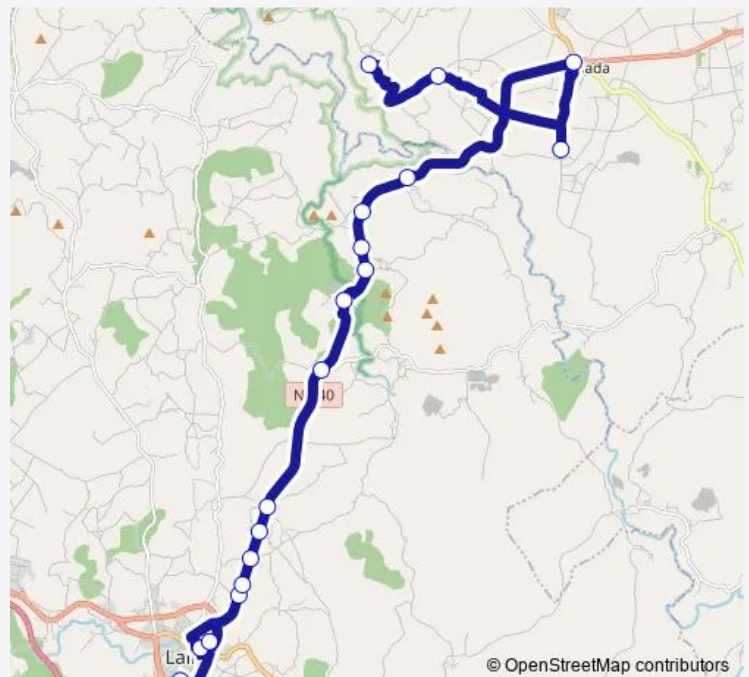

IES Laxeiro — Bepellos

Monday 14:40

Tuesday 14:40

Wednesday 14:40

Thursday 14:40

Friday 14:40

Saturday —

Sunday —

Route info

Direction: IES Laxeiro

Stops: 18

Trip Duration: 0 hour 40 min

■ Xg663005 — IES Laxeiro - Bepellos

Direction

Bepellos — IES Laxeiro

18 stops

Thursday 07:45

Friday 07:45

Saturday —

Sunday —

Route info

Direction: Bepellos

Stops: 18

Trip Duration: 0 hour 40 min