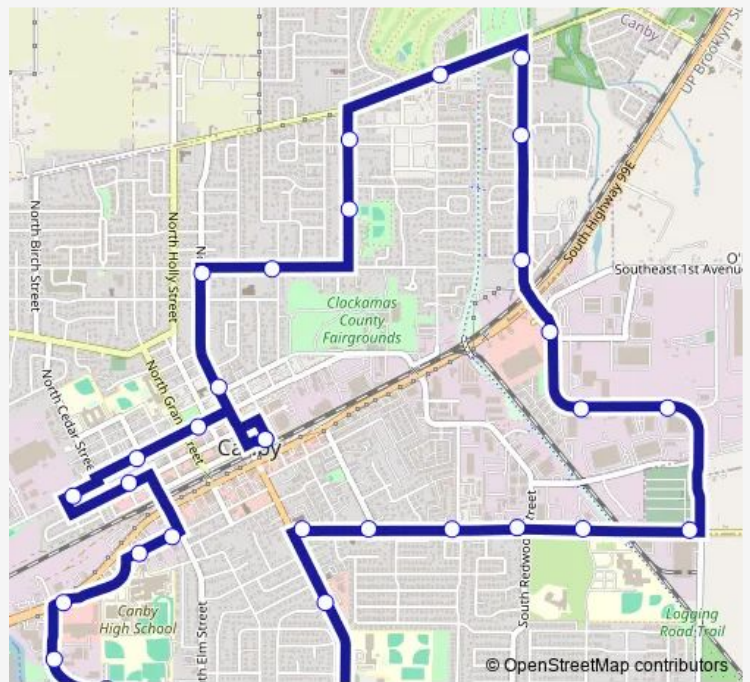

Bus Canby Loop

[Go to website](#)

Direction
 Canby Transit Center — Canby Transit Center
 33 stops
[Open route schedule](#)

- Canby Transit Center
- N Ivy Street & NE 4th Ave
- N Ivy Street & NE 10th Ave
- NE 10th Ave & N Locust St
- Maple Street Park
- N Maple St & NE 16th Ave
- NE Territorial Rd & N Pine St
- N Redwood St & NE 19th Loop
- N Redwood St & NE 17th Ave
- N Redwood St & NE 11th Ave
- Sequoia Pkwy & SE Hazel Dell Way
- 301 S Sequoia Pkwy
- 387 S Sequoia Pkwy
- SE Township Rd & S Sequoia Pkwy
- Baker Prairie Middle School
- SE Township Rd & S Redwood St
- SE Township Rd & S Pine St
- SE Township Rd & S Locust St
- SE Township Rd & S Ivy St
- S Ivy St & SW 8th Ave
- S Ivy St & SW 13th Ave

Route schedule
 Canby Transit Center — Canby Transit Center

Monday	06:00-19:13
Tuesday	06:00-19:13
Wednesday	06:00-19:13
Thursday	06:00-19:13
Friday	06:00-19:13
Saturday	08:00-21:18
Sunday	—

Route info
 Direction: Canby Transit Center
 Stops: 33
 Trip Duration: 0 hour 28 min

Canby Loop

SW 13th Ave & S Fir St

SW 13th Ave & S Elm St

SW 13th Ave & S Aspen Way

Canby Community Park

Hwy 99E & SW Berg Pkwy (Canby, Northbound)

Canby High School

SW 2nd Ave & S Elm St

NW 2nd Ave & N Douglas St

NW 3rd Ave & N Aspen St

NW 3rd Ave & N Elm St

Wait Park

Canby Transit Center

Canby Loop Bus time schedules and route maps are available in an offline PDF at busmaps.com. Use the busmaps.com website to see live bus times, train schedule or subway schedule, and step-by-step directions for all public transit in Canby