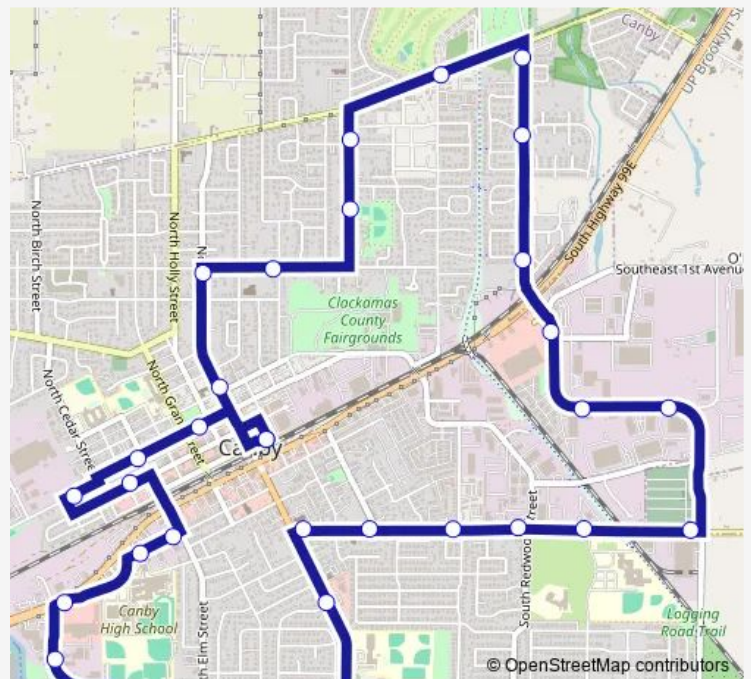

Bus Canby Loop

[Go to website](#)

Direction

Canby Transit Center — Canby Transit Center

33 stops

[Open route schedule](#)

- Canby Transit Center
- N Ivy Street & NE 4th Ave
- N Ivy Street & NE 10th Ave
- NE 10th Ave & N Locust St
- Maple Street Park
- N Maple St & NE 16th Ave
- NE Territorial Rd & N Pine St
- N Redwood St & NE 19th Loop
- N Redwood St & NE 17th Ave
- N Redwood St & NE 11th Ave
- Sequoia Pkwy & SE Hazel Dell Way
- 301 S Sequoia Pkwy
- 387 S Sequoia Pkwy
- SE Township Rd & S Sequoia Pkwy
- Baker Prairie Middle School
- SE Township Rd & S Redwood St
- SE Township Rd & S Pine St
- SE Township Rd & S Locust St
- SE Township Rd & S Ivy St
- S Ivy St & SW 8th Ave
- S Ivy St & SW 13th Ave

Route schedule

Canby Transit Center — Canby Transit Center

Monday	06:00-19:13
Tuesday	06:00-19:13
Wednesday	06:00-19:13
Thursday	06:00-19:13
Friday	06:00-19:13
Saturday	08:00-21:18
Sunday	—

Route info

Direction: Canby Transit Center

Stops: 33

Trip Duration: 0 hour 28 min

Canby Loop

SW 13th Ave & S Fir St

SW 13th Ave & S Elm St

SW 13th Ave & S Aspen Way

Canby Community Park

Hwy 99E & SW Berg Pkwy (Canby, Northbound)

Canby High School

SW 2nd Ave & S Elm St

NW 2nd Ave & N Douglas St

NW 3rd Ave & N Aspen St

NW 3rd Ave & N Elm St

Wait Park

Canby Transit Center

Canby Loop Bus time schedules and route maps are available in an offline PDF at busmaps.com. Use the busmaps.com website to see live bus times, train schedule or subway schedule, and step-by-step directions for all public transit in Canby