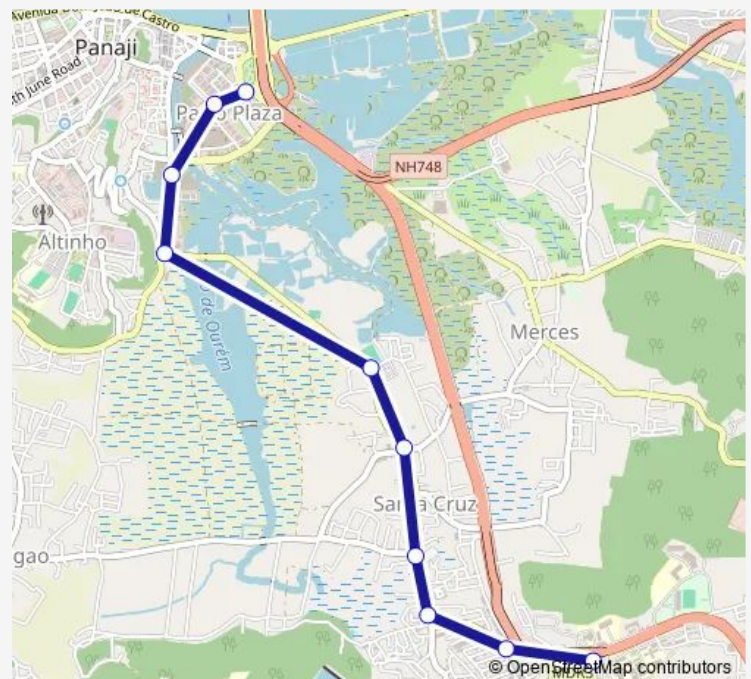

Bus PVT-Pni8 Panaji - Bamboli GMC via St.Cruz Mkt

[Go to website](#)

Direction

Panaji Bus Stand — Goa Medical College B

10 stops

[Open route schedule](#)

Panaji Bus Stand

Patto Circle

Mala A

Sati Bhavani Temple A

St. Cruz Football Ground A

St. Cruz Church A

St. Agostinho Junction A

Syrian Church A

Cabesa Ward B

Goa Medical College B

Route schedule

Panaji Bus Stand — Goa Medical College B

Monday 06:10-20:45

Tuesday 06:10-20:45

Wednesday 06:10-20:45

Thursday 06:10-20:45

Friday 06:10-20:45

Saturday 06:10-20:45

Sunday 06:10-20:45

Route info

Direction: Panaji Bus Stand

Stops: 10

Trip Duration: 0 hour 40 min

■ PVT-Pni8 — Panaji - Bamboli GMC via St.Cruz Mkt