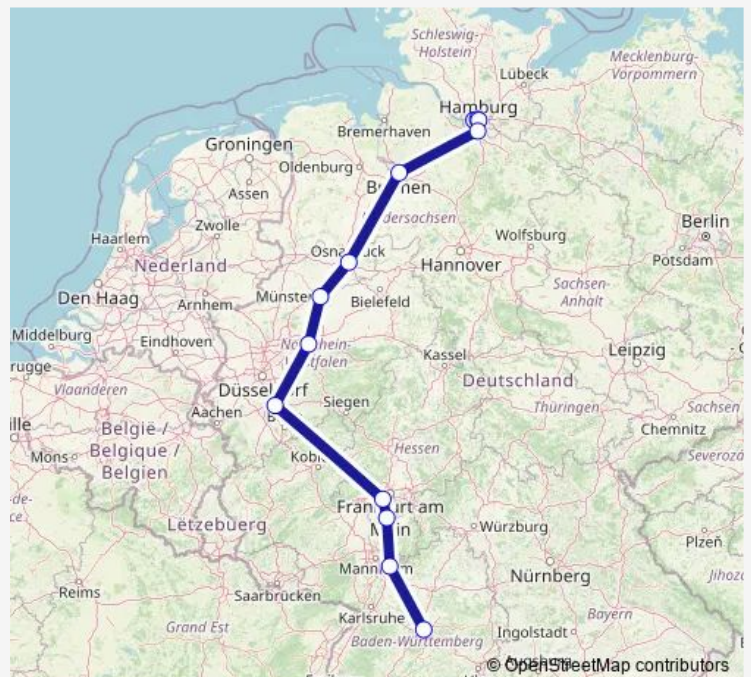

Hamburg Hbf

Hamburg-Harburg

Bremen Hbf

Osnabrück Hbf

Münster Hauptbahnhof

Dortmund Hbf

Bochum Hbf

Essen Hbf

Duisburg Hbf

Düsseldorf Hbf

Köln Hbf

Frankfurt (Main) Flughafen Fernbahnhof

Darmstadt Hauptbahnhof

Heidelberg, Hauptbahnhof

Hauptbahnhof (oben)

Ulm Hauptbahnhof

Günzburg

Augsburg Hbf

Pasing

Route schedule

Hamburg-Altona — München Hbf

| | |
|-----------|-------------|
| Monday | — |
| Tuesday | — |
| Wednesday | — |
| Thursday | 10:29-12:29 |
| Friday | 10:29-12:29 |
| Saturday | 10:29-12:29 |
| Sunday | — |

Route info

Direction: Hamburg-Altona

Stops: 22

Trip Duration: 9 hour 45 min

Direction

München Hbf — Hamburg-Altona

18 stops

[Open route schedule](#)