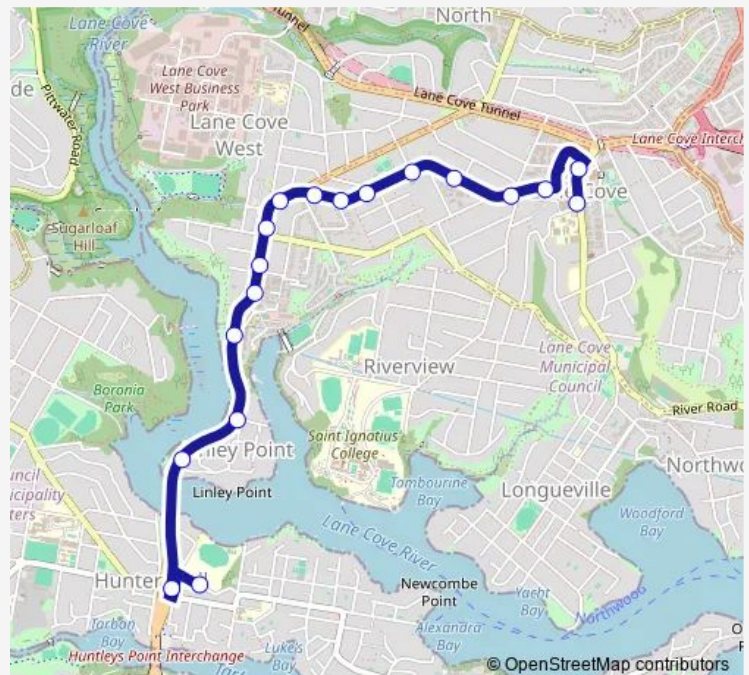

School Bus 561w Lane Cove to Hunters Hill High School

[Go to website](#)

Direction

Lane Cove Library, Longueville Rd — Hunters Hill High School, The Avenue

18 stops

[Open route schedule](#)

- Lane Cove Library, Longueville Rd
- Longueville Rd Before Birdwood Av
- Burns Bay Rd Opp Lane Cove Post Office
- Burns Bay Rd At Tambourine Bay Rd
- Burns Bay Rd Opp Graham St
- Burns Bay Rd Opp Gentle St
- Burns Bay Rd Opp Fig Tree St
- Burns Bay Rd At Garthowen Av
- Burns Bay Rd Before Best St
- Burns Bay Rd Opp Cullen St
- Burns Bay Rd At Penrose St
- Burns Bay Rd At Cope St
- Burns Bay Rd Before Waterview Dr
- Burns Bay Rd Opp 337
- Burns Bay Rd After View St
- Burns Bay Rd Opp Cunninghams Reach
- Burns Bay Rd At Church St
- Hunters Hill High School, The Avenue

Route schedule

Lane Cove Library, Longueville Rd — Hunters Hill High School, The Avenue

Monday	08:23
Tuesday	08:23
Wednesday	08:23
Thursday	08:23
Friday	08:23
Saturday	—
Sunday	—

Route info

Direction: Lane Cove Library, Longueville Rd

Stops: 18

Trip Duration: 0 hour 12 min

561w — Lane Cove to Hunters Hill High School

561w School Bus time schedules and route maps are available in an offline PDF at busmaps.com. Use the busmaps.com website to see live bus times, train schedule or subway schedule, and step-by-step directions for all public transit in Sydney