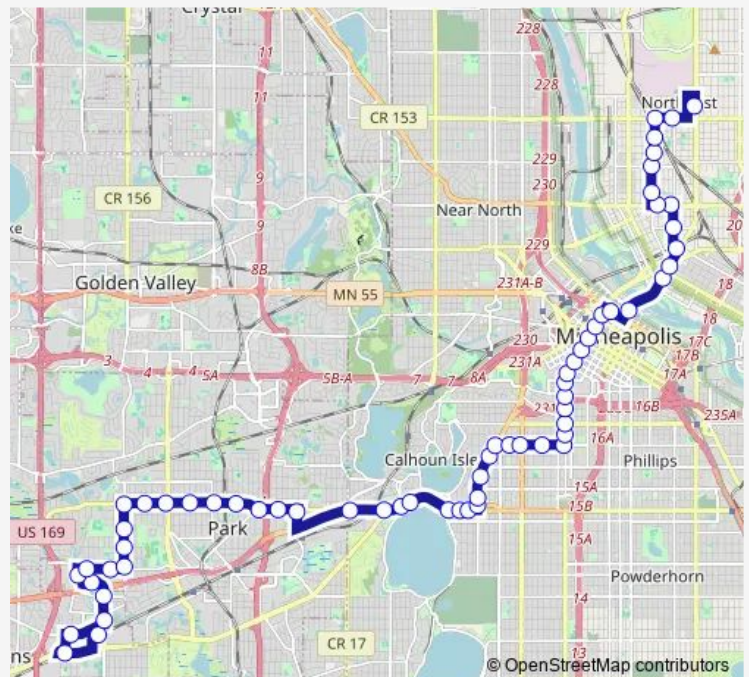

Hennepin Ave S & 25th St W

Hennepin Ave S & 27th St W

Hennepin Ave & Uptown Station - Gate A

Route schedule

Gateway Ramp Layover — Blake Rd Station

Monday 09:32-19:03

Tuesday 04:50-19:03

Wednesday 04:50-19:03

Thursday 09:32-19:03

Friday 09:32-19:03

Saturday 04:50-17:23

Sunday 04:50-06:25

Route info

Direction: Gateway Ramp Layover

Stops: 48

Trip Duration: 0 hour 56 min

Lagoon Ave & Hennepin Ave

Lagoon Ave & Humboldt Ave S

Lagoon Ave & Knox Ave S

Lake St W & Thomas Ave S

Lake St W & Dean Pkwy W

Lake St W & Market Plaza

Lake St W & Drew Ave S

Ottawa Ave S & Minnetonka Blvd