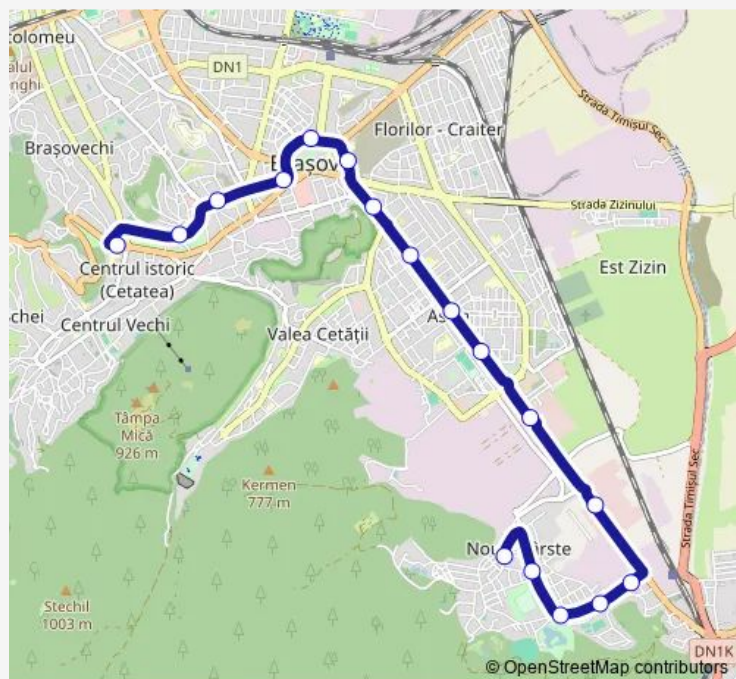

Bus 17 Noua - Livada Potei

[Go to website](#)

Direction

Noua — Livada Potei

17 stops

[Open route schedule](#)

- Noua
- Rozmarinului
- trand Noua
- Poiana Dârste
- Aurora
- Selgros
- Carrefour
- Soarelui
- Berzei
- Liceul de Informatică
- Spitalul Judeean
- Toamnei
- Liceul Meotă
- Camera de Comer
- Sanitas
- Primărie
- Livada Potei

Trip Duration: 0 hour 30 min

Direction

Livada Potei — Noua

17 stops

[Open route schedule](#)

Livada Potei

Teatrul Dramatic

Patria

Monday 05:30-23:30

Tuesday 05:30-23:30

Wednesday 05:30-23:30

Thursday 05:30-23:30

Friday 05:30-23:30

Saturday 06:50-22:35

Sunday 06:50-22:35

Route info

Direction: Livada Potei

Stops: 17

Trip Duration: 0 hour 25 min

17 Bus time schedules and route maps are available in an offline PDF at busmaps.com. Use the busmaps.com website to see live bus times, train schedule or subway schedule, and step-by-step directions for all public transit in Brasov