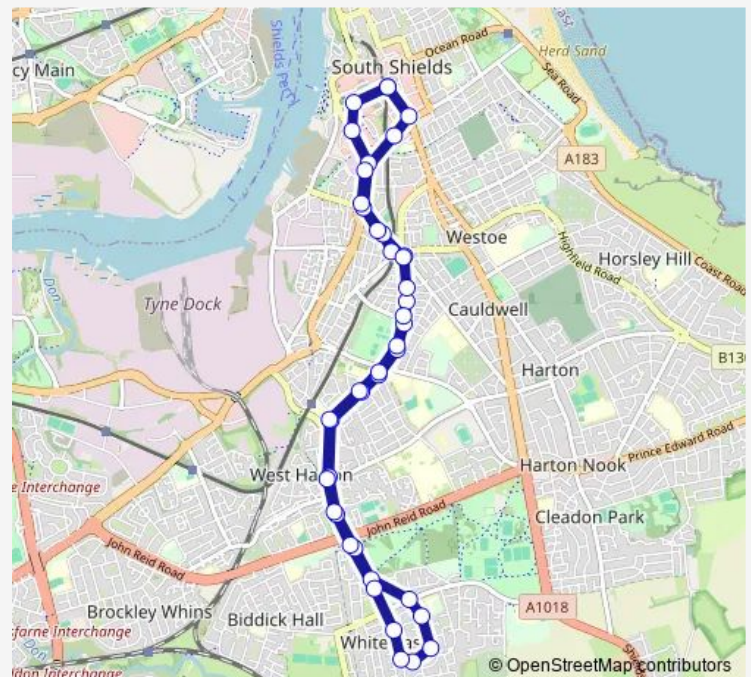

Nevinson Avenue-Gainsborough Avenue

Gainsborough Avenue-Church

Gainsborough Avenue-Turner Avenue

Route schedule

Interchange — Interchange

Monday 05:32-23:02

Tuesday 05:32-23:02

Wednesday 05:32-23:02

Thursday 05:32-23:02

Friday 05:32-23:02

Saturday 06:06-23:02

Sunday 10:50-23:02

Route info

Direction: Interchange

Stops: 41

Trip Duration: 0 hour 39 min

17 — South Shields - Whiteleas

Gainsborough Avenue-Rubens Avenue

Whiteleas Shops

Whiteleas Way-Holbein Road

Whiteleas

Whiteleas Way-John Reid Road

Boldon Lane

Quicksilver Way