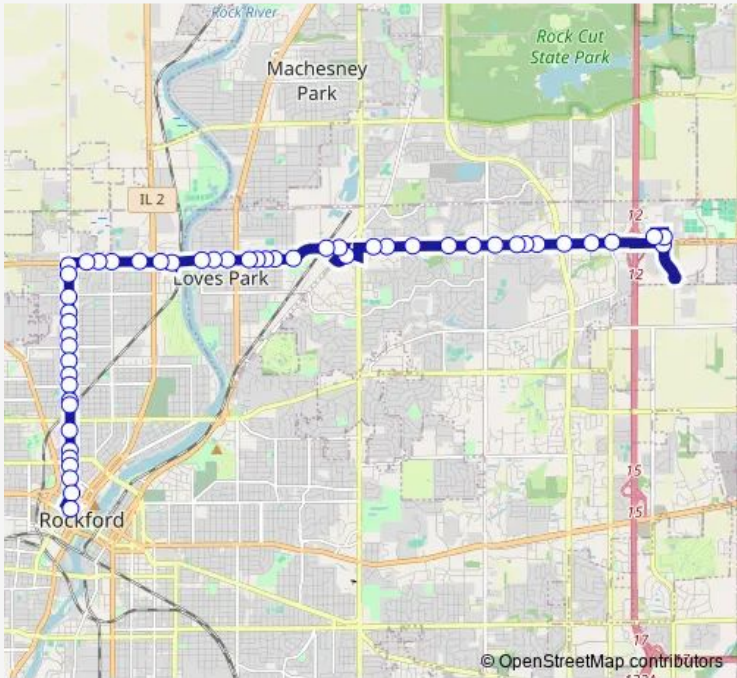

Bus 17 City Loop South

[Go to website](#)

Direction
 Downtown Transfer Center — Javon Bea Hospital
 56 stops
[Open route schedule](#)

- Downtown Transfer Center
- Winnebago Chestnut-NWC-Outbound
- Winnebago Green-NWC-Outbound
- Winnebago Cedar-NWC-Outbound
- Winnebago Blake-NWC-Outbound
- Winnebago Morgan-NWC-Outbound
- Winnebago Hulin-NWC-Outbound
- West Washington School-W-Outbound
- West Island-NWC-Outbound
- West Illinois-NWC-Outbound
- West Marchasano-NWC-Outbound
- 15th Ave Christina-SWC-Outbound
- 15th Ave Seminary-SWC-Outbound
- 15th Ave Spring Ct-S-Outbound
- 15th Ave Keefe-SWC-Outbound
- Kishwaukee 15th Ave-NEC- Outbound
- Broadway 5th St-SWC-Outbound
- Broadway 7th St-SWC-Outbound
- Broadway 8th St-SWC-Outbound
- Broadway 9th St-SWC-Outbound
- Broadway 10th St-SWC-Outbound

Route schedule
 Downtown Transfer Center — Javon Bea Hospital

Monday	—
Tuesday	—
Wednesday	—
Thursday	—
Friday	—
Saturday	06:15-17:15
Sunday	05:15-17:15

Route info
 Direction: Downtown Transfer Center
 Stops: 56
 Trip Duration: 1 hour 0 min

17 — City Loop South

Broadway 11th St-SWC-Outbound

Broadway 13th St-SWC-Outbound

Broadway 14th St-SWC-Outbound

Broadway 18th St-SWC-Outbound

Broadway 20th St-SWC-Outbound

Broadway 22nd St-SWC-Outbound

Broadway 24th St-SWC-Outbound

Javon Bea Hospital

Direction

Javon Bea Hospital — Downtown Transfer Center

51 stops

[Open route schedule](#)

Javon Bea Hospital

Casey's Gas Station on Interstate Blvd

Costco