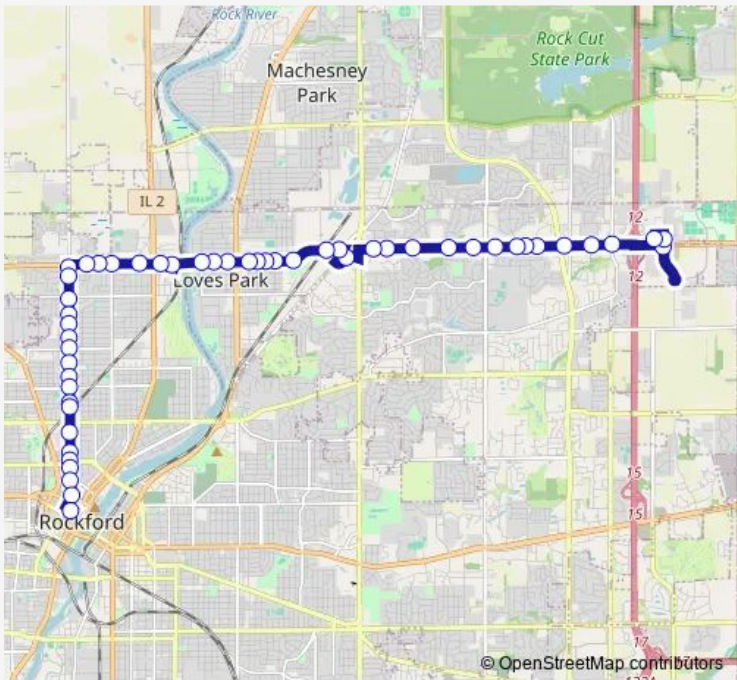

Bus 17 City Loop South

[Go to website](#)

Direction
 Downtown Transfer Center — Javon Bea Hospital
 56 stops
[Open route schedule](#)

- Downtown Transfer Center
- Winnebago Chestnut-NWC-Outbound
- Winnebago Green-NWC-Outbound
- Winnebago Cedar-NWC-Outbound
- Winnebago Blake-NWC-Outbound
- Winnebago Morgan-NWC-Outbound
- Winnebago Hulin-NWC-Outbound
- West Washington School-W-Outbound
- West Island-NWC-Outbound
- West Illinois-NWC-Outbound
- West Marchasano-NWC-Outbound
- 15th Ave Christina-SWC-Outbound
- 15th Ave Seminary-SWC-Outbound
- 15th Ave Spring Ct-S-Outbound
- 15th Ave Keefe-SWC-Outbound
- Kishwaukee 15th Ave-NEC- Outbound
- Broadway 5th St-SWC-Outbound
- Broadway 7th St-SWC-Outbound
- Broadway 8th St-SWC-Outbound
- Broadway 9th St-SWC-Outbound
- Broadway 10th St-SWC-Outbound

Route schedule
 Downtown Transfer Center — Javon Bea Hospital

Monday	—
Tuesday	—
Wednesday	—
Thursday	—
Friday	—
Saturday	06:15-17:15
Sunday	05:15-17:15

Route info
 Direction: Downtown Transfer Center
 Stops: 56
 Trip Duration: 1 hour 0 min

17 — City Loop South **BusMaps**

Broadway 11th St-SWC-Outbound

Broadway 13th St-SWC-Outbound

Broadway 14th St-SWC-Outbound

Broadway 18th St-SWC-Outbound

Broadway 20th St-SWC-Outbound

Broadway 22nd St-SWC-Outbound

Mcfarland Forest Glen-SEC-Inbound

Javon Bea Hospital

Direction

Javon Bea Hospital — Downtown Transfer Center

51 stops

[Open route schedule](#)

Javon Bea Hospital

Casey's Gas Station on Interstate Blvd