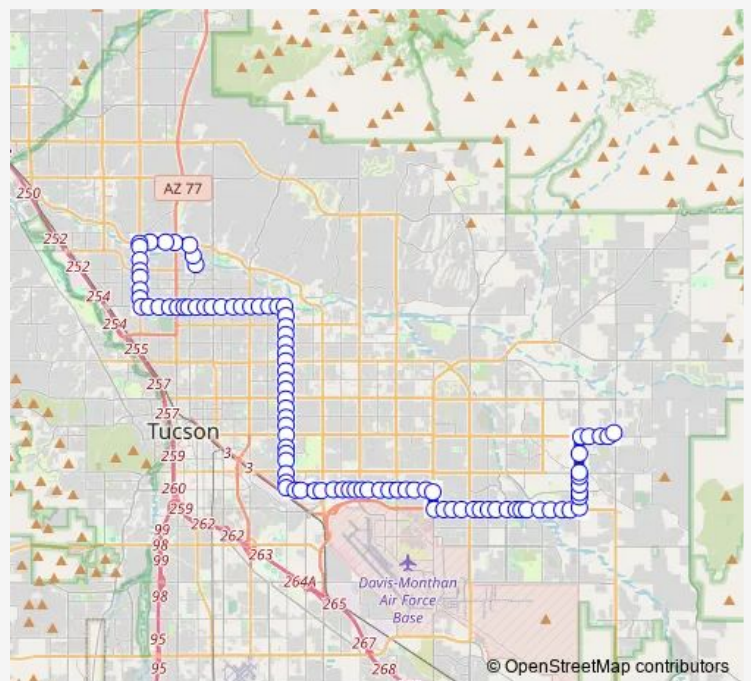

Golf Links/Jaguar (Nw)

Golf Links/Saddleback (Nw)

Golf Links/Lakeside Pkwy (Nw)

Route schedule

Broadway/Houghton Park&Ride — Tohono Transit Center (L)

Monday 05:11-22:13

Tuesday 05:11-22:13

Wednesday 05:11-22:13

Thursday 05:11-22:13

Friday 05:11-22:13

Saturday 06:18-20:18

Sunday 07:18-19:18

Route info

Direction: Broadway/Houghton Park&Ride

Stops: 98

Trip Duration: 1 hour 17 min

17 — Country Club/29th St.

Golf Links/Pantano Rd (Nw)

Golf Links/Marc Dr (Nw)

Golf Links/Prudence (Nw)

Golf Links/Cordova (Nw)

Golf Links/Kolb (Nw)

Golf Links/Golf Links Cir (Nw)

Golf Links/Av Regulo (Ne)

River/La Canada (Se)

River/Hansen (Se)

River/15th Av (Se)

River/Oracle (Se)

Stone/River (Sw)

Tohono Transit Center (L)

Direction

Tohono Transit Center (L) — Broadway/Houghton Park&Ride