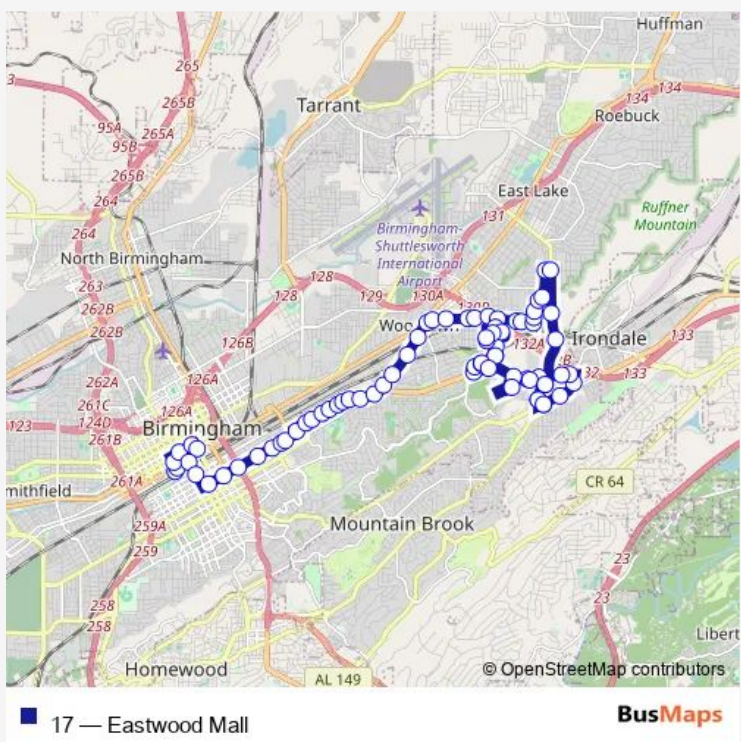

Bus 17 Eastwood Mall

[Go to website](#)

Direction
 Brussels Circle & Dublin Ave — Central Station
 49 stops
[Open route schedule](#)

- Brussels Circle & Dublin Ave
- 670 Brussels Circle & Chester Ave
- Brussels Ave & 6th Ave S
- Dublin Ave & Crest Green Rd
- Crest Green & Crest Valley Way
- Crestwood & W. Mathews Rd
- Crestwood Blvd & Aaron's
- Oporto Madrid Blvd & Sunrise Dr
- Oporto Madrid Blvd & 67th St S
- 73rd St S & Oporto Madrid Blvd
- London Ave & Higdon Ave
- Joppa Ave & Kimberly Ave
- Joppa Ave & 67th St
- Joppa Ave & 66th St
- Joppa Ave & 65th Courtway S
- Joppa Ave & Georgia Rd
- Georgia Rd & Interlaken Ave S
- Georgia Rd & Glasgow Ave
- Georgia Rd & Exeter Ave S
- Georgia Rd & Brussels Ave
- Georgia Rd & 64th Pl S

Route info
 Direction: Brussels Circle & Dublin Ave
 Stops: 49
 Trip Duration: 0 hour 45 min

Georgia Rd & 63rd St S

Georgia Rd & 61st St S

Georgia Rd & 59th St S

1st Ave S & 57th St S

1st Ave S & 55th St S

Friday 06:40-20:35

Saturday 08:00-20:30

Sunday —

Route info

Direction: Montclair Rd & Oporto Way

Stops: 47

Trip Duration: 0 hour 40 min

5th Ave S & 50th St S

3rd Ave S & 20th St S

3rd Ave S & 19th St S

18th St S & 2nd Ave S

18th St S & Morris Ave

Central Station

17 Bus time schedules and route maps are available in an offline PDF at busmaps.com. Use the busmaps.com website to see live bus times, train schedule or subway schedule, and step-by-step directions for all public transit in Birmingham