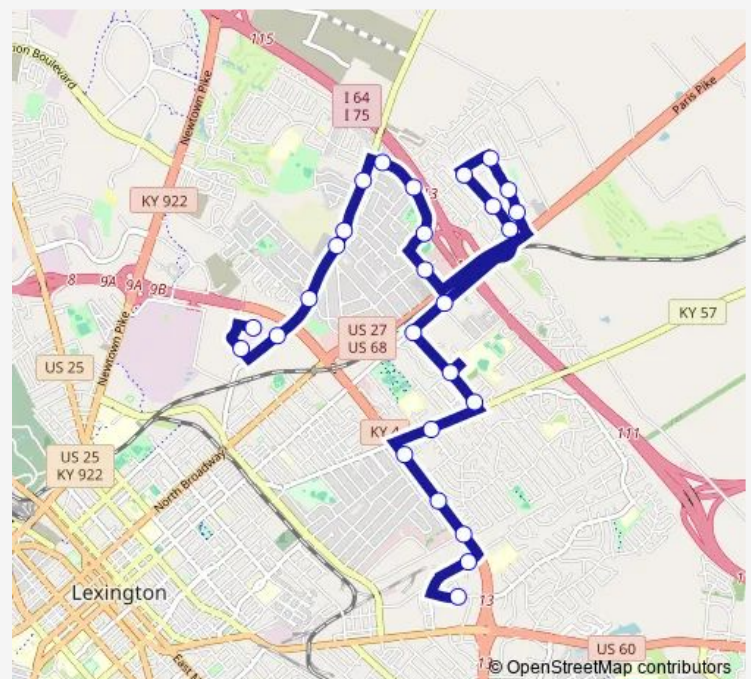

Radcliffe @ 332 Inbound

Radcliffe @ Bishop Inbound

Russell Cave @ Wesley Methodist Ib

Route schedule

Eastland Drive @ Commercial — Walmart @ Northpark

Monday 06:22-17:32

Tuesday 06:22-17:32

Wednesday 06:22-17:32

Thursday 06:22-17:32

Friday 06:22-17:32

Saturday —

Sunday —

Route info

Direction: Eastland Drive @ Commercial

Stops: 27

Trip Duration: 0 hour 28 min

17 — Northside Connector

Russell Cave @ 1733 (Library)

Russell Cave @ Consolidated Church

Russell Cave @ Hollow Creek Inbound

Russell Cave @ Walmart

Park Place @ 455

Walmart @ Northpark

Direction

Wednesday 06:40-17:05

Thursday 06:40-17:05

Friday 06:40-17:05

Saturday —

Sunday —

Route info

Direction: Walmart @ Northpark

Stops: 25