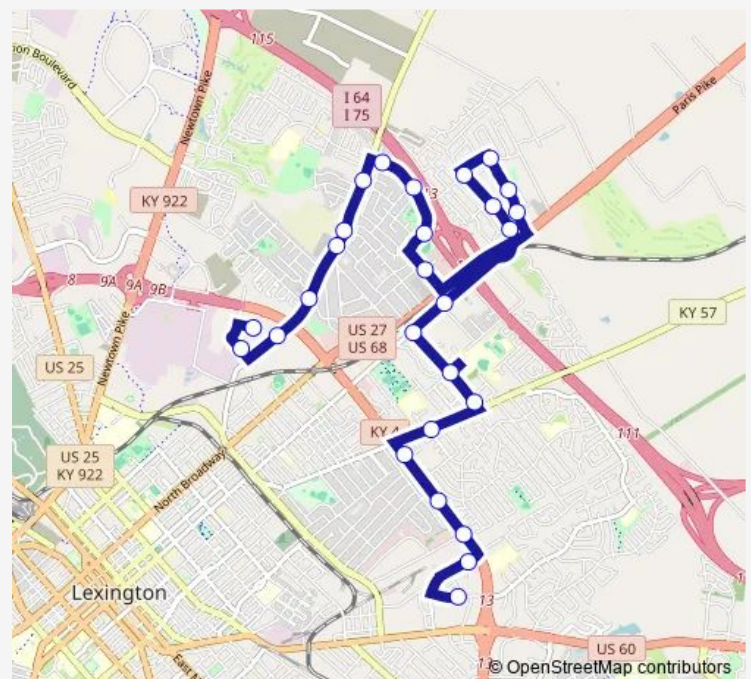

Radcliffe @ 332 Inbound

Radcliffe @ Bishop Inbound

Russell Cave @ Wesley Methodist Ib

Route schedule

Eastland Drive @ Commercial — Walmart @ Northpark

Monday 06:22-17:32

Tuesday 06:22-17:32

Wednesday 06:22-17:32

Thursday 06:22-17:32

Friday 06:22-17:32

Saturday —

Sunday —

Route info

Direction: Eastland Drive @ Commercial

Stops: 27

Trip Duration: 0 hour 28 min

17 — Northside Connector

Russell Cave @ 1733 (Library)

Russell Cave @ Consolidated Church

Russell Cave @ Hollow Creek Inbound

Russell Cave @ Walmart

Park Place @ 455

Walmart @ Northpark

Direction

Wednesday 06:40-17:05

Thursday 06:40-17:05

Friday 06:40-17:05

Saturday —

Sunday —

Route info

Direction: Walmart @ Northpark

Stops: 25