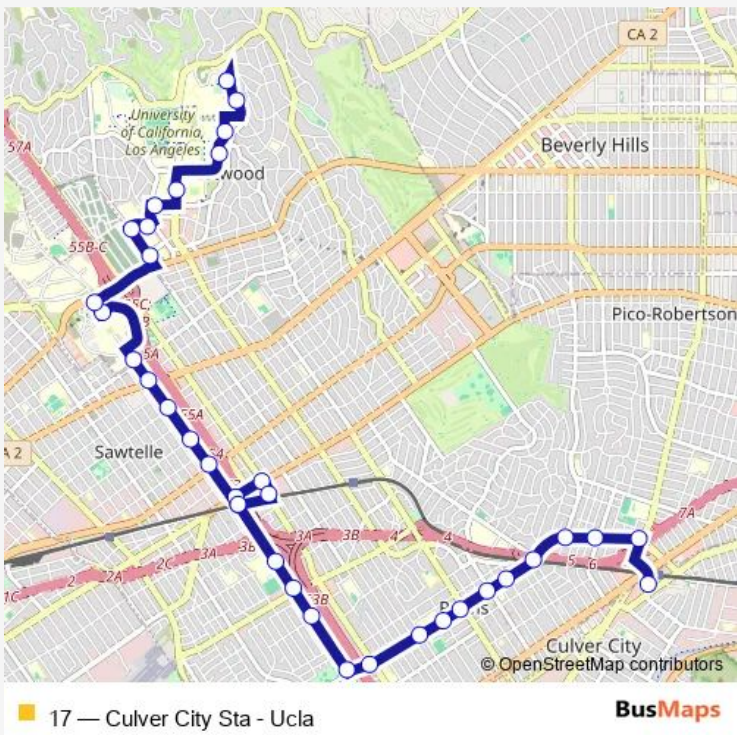

Bus 17 Culver City Sta - UCLA

[Go to website](#)

Direction
 UCLA Macgowan Hall — Robertson BL NB & Venice BL NS
 (Culver City Station)

35 stops

[Open route schedule](#)

- UCLA Macgowan Hall
- UCLA Wyton DR S
- UCLA Schoenberg Hall
- UCLA Young Hall
- Westwood Plaza SB & UCLA Medical Center Fs
- Westwood SB & Weyburn Ns
- Weyburn Terrace
- Wilshire WB & Veteran Fs
- Bonsall SB & Wilshire Fs
- VA Hospital EB & Bonsall Fs
- Sawtelle SB & Ohio Ns
- Sawtelle SB & Santa Monica Ns
- Sawtelle SB & Nebraska Ns
- Sawtelle SB & LA Grange Ns
- Sawtelle SB & Olympic Fs
- Pico EB & Sawtelle Fs
- Pico EB & Sepulveda NS (Sepulveda Station)
- Sepulveda SB & Exposition Ns
- Sawtelle SB & IVY Fs
- Sawtelle SB & National Ns
- Sawtelle SB & Stanwood Ns

Route schedule
 UCLA Macgowan Hall — Robertson BL NB & Venice BL NS
 (Culver City Station)

Monday	05:40-22:20
Tuesday	05:40-22:20
Wednesday	05:40-22:20
Thursday	05:40-22:20
Friday	05:40-22:20
Saturday	08:37-19:37
Sunday	08:37-19:37

Route info

Direction: UCLA Macgowan Hall

Stops: 35

Trip Duration: 0 hour 45 min

Sawtelle SB & Palms Ns

Palms EB & Sepulveda Fs

Palms EB & Kelton Fs

Palms EB & Glendon Fs

Washington WB & National Fs

Robertson BL NB & Venice BL NS (Culver City Station)

Direction

Robertson BL NB & Venice BL NS (Culver City Station) —
Ucla Macgowan Hall

36 stops

[Open route schedule](#)

Robertson BL NB & Venice BL NS (Culver City Station)