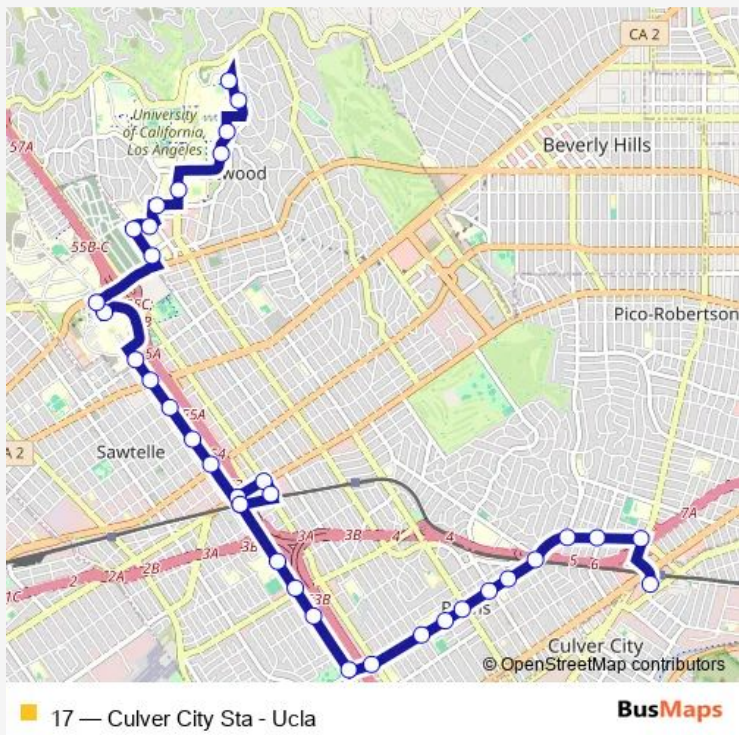

Bus 17 Culver City Sta - UCLA

[Go to website](#)

Direction
 UCLA Macgowan Hall — Robertson BL NB & Venice BL NS
 (Culver City Station)

35 stops

[Open route schedule](#)

- UCLA Macgowan Hall
- UCLA Wyton DR S
- UCLA Schoenberg Hall
- UCLA Young Hall
- Westwood Plaza SB & UCLA Medical Center Fs
- Westwood SB & Weyburn Ns
- Weyburn Terrace
- Wilshire WB & Veteran Fs
- Bonsall SB & Wilshire Fs
- VA Hospital EB & Bonsall Fs
- Sawtelle SB & Ohio Ns
- Sawtelle SB & Santa Monica Ns
- Sawtelle SB & Nebraska Ns
- Sawtelle SB & LA Grange Ns
- Sawtelle SB & Olympic Fs
- Pico EB & Sawtelle Fs
- Pico EB & Sepulveda NS (Sepulveda Station)
- Sepulveda SB & Exposition Ns
- Sawtelle SB & IVY Fs
- Sawtelle SB & National Ns
- Sawtelle SB & Stanwood Ns

Route schedule
 UCLA Macgowan Hall — Robertson BL NB & Venice BL NS
 (Culver City Station)

Monday	05:40-22:20
Tuesday	05:40-22:20
Wednesday	05:40-22:20
Thursday	05:40-22:20
Friday	05:40-22:20
Saturday	08:37-19:37
Sunday	08:37-19:37

Route info

Direction: UCLA Macgowan Hall

Stops: 35

Trip Duration: 0 hour 45 min

Sawtelle SB & Palms Ns

Palms EB & Sepulveda Fs

Palms EB & Kelton Fs

Palms EB & Glendon Fs

Washington WB & National Fs

Robertson BL NB & Venice BL NS (Culver City Station)

Direction

Robertson BL NB & Venice BL NS (Culver City Station) —
Ucla Macgowan Hall

36 stops

[Open route schedule](#)

Robertson BL NB & Venice BL NS (Culver City Station)