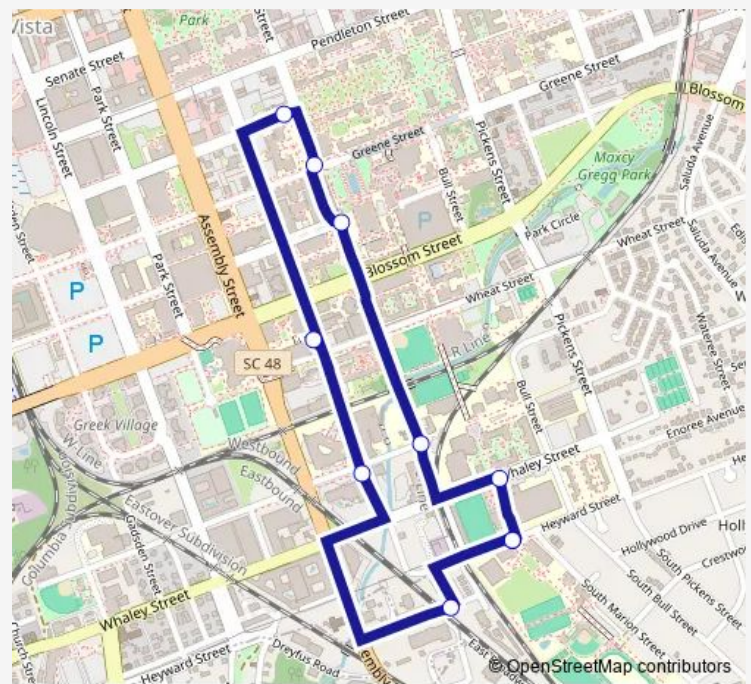

Heyward and Academic Enrichment Center East

### Route schedule

Heyward and Academic Enrichment Center East — Heyward and Academic Enrichment Center East

Monday 07:30-17:50

Tuesday 07:30-17:50

Wednesday 07:30-17:50

Thursday 07:30-17:50

Friday 07:30-17:50

Saturday —

Sunday —

### Route info

Direction: Heyward and Academic Enrichment Center East

Stops: 10

Trip Duration: 0 hour 16 min

17 Bus time schedules and route maps are available in an offline PDF at [busmaps.com](https://busmaps.com). Use the [busmaps.com](https://busmaps.com) website to see live bus times, train schedule or subway schedule, and step-by-step directions for all public transit in Columbia