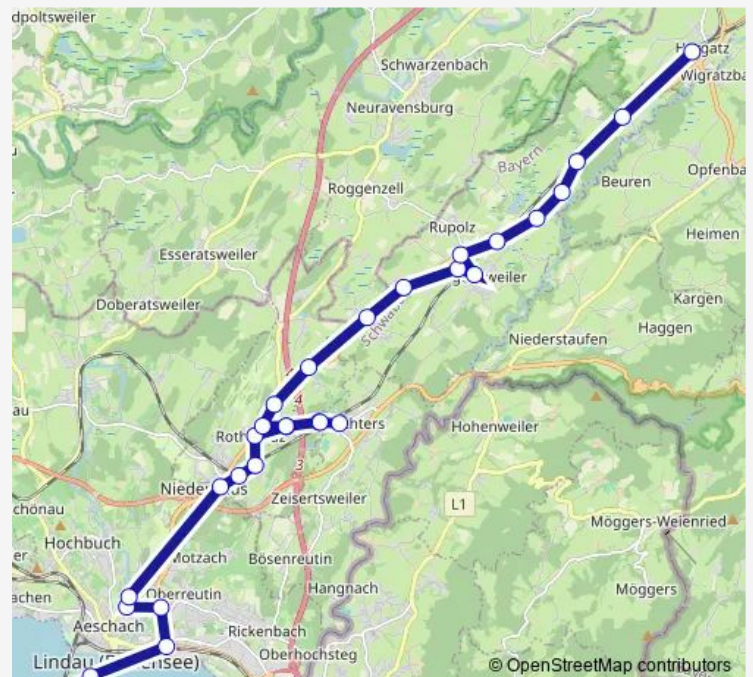

### Route schedule

Hergatz — Lindau-Insel

Monday 12:07-15:07

Tuesday 12:07-15:07

Wednesday 12:07-15:07

Thursday 12:07-15:07

Friday 12:07-15:07

Saturday —

### Route info

Direction: Hergatz

Stops: 28

Trip Duration: 0 hour 43 min

Weißensberg, West

Rehlings, B12

Lindau, Heidergymnasium

Lindau, Bodenseegymnasium