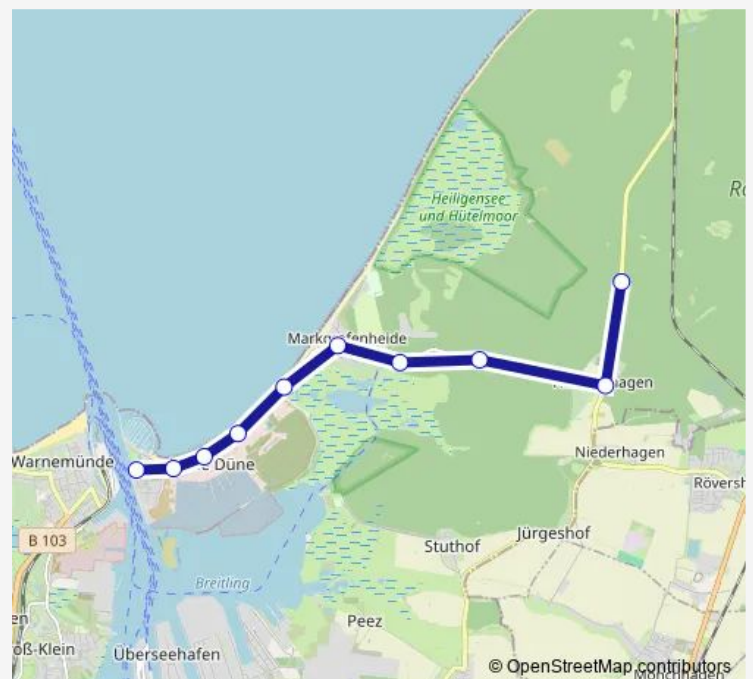

Bus 17

[Go to website](#)

Direction

Rostock, Hohe Düne Fähre — Rostock Markgrafenheide Strand

8 stops

[Open route schedule](#)

Rostock, Hohe Düne Fähre

Rostock, Breitling

Direction: Rostock, Hohe Düne Fähre

Stops: 8

Trip Duration: 0 hour 11 min

Direction

Rostocker Heide — Rostock, Hohe Düne Fähre

10 stops

[Open route schedule](#)

Rostocker Heide

Saturday 05:59-23:59

Sunday 05:59-23:59

Route info

Direction: Rostocker Heide

Stops: 10

Trip Duration: 0 hour 15 min

Direction

Rostock Markgrafenheide Strand — Rostock, Hohe Düne
Fähre

Friday 07:34-23:24

Saturday 07:34-23:24

Sunday 07:34-23:24

Route info

Direction: Rostock Markgrafenheide Strand

Stops: 8

Trip Duration: 0 hour 11 min

Direction