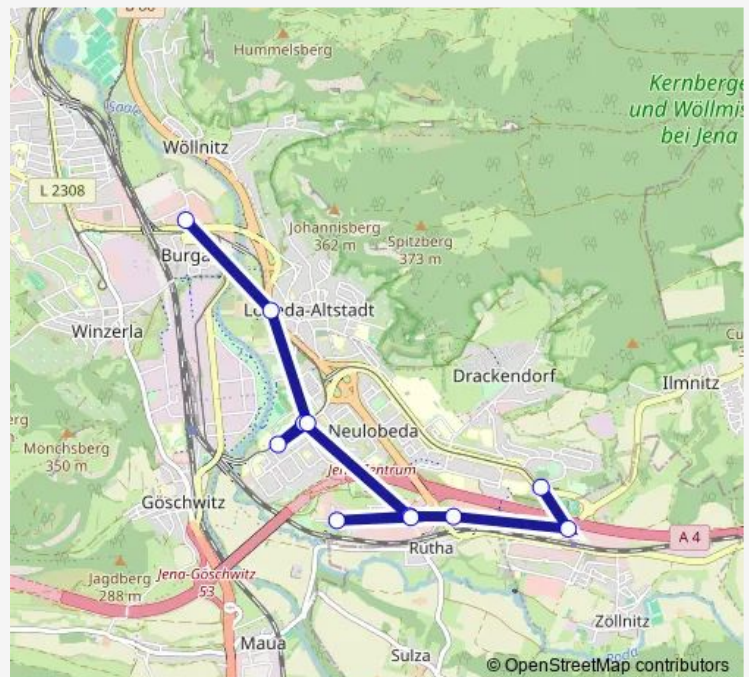

Jena, Brüsseler Straße

Jena, Amsterdamer Straße

Jena, Emil-Wölk-Straße

Jena, Lobeda-West

Jena, Emil-Wölk-Straße

Jena, Lobeda

Jena, Burgaupark

Route schedule

Jena, Lobeda-Ost — Jena, Burgaupark

Monday 06:03-20:03

Tuesday 06:03-20:03

Wednesday 06:03-20:03

Thursday 06:03-20:03

Friday 06:03-20:03

Saturday —

Sunday —

Route info

Direction: Jena, Lobeda-Ost

Stops: 11

Trip Duration: 0 hour 20 min

Direction

Jena, Burgaupark — Jena, Lobeda-Ost

11 stops

[Open route schedule](#)

Jena, Daimler-Benz-Straße

Neue Schenke (Bushaltestelle)

Jena, Lobeda-Ost

Route schedule

Jena, Burgaupark — Jena, Lobeda-Ost

Monday	05:21-19:26
Tuesday	05:21-19:26
Wednesday	05:21-19:26
Thursday	05:21-19:26
Friday	05:21-19:26
Saturday	—
Sunday	—