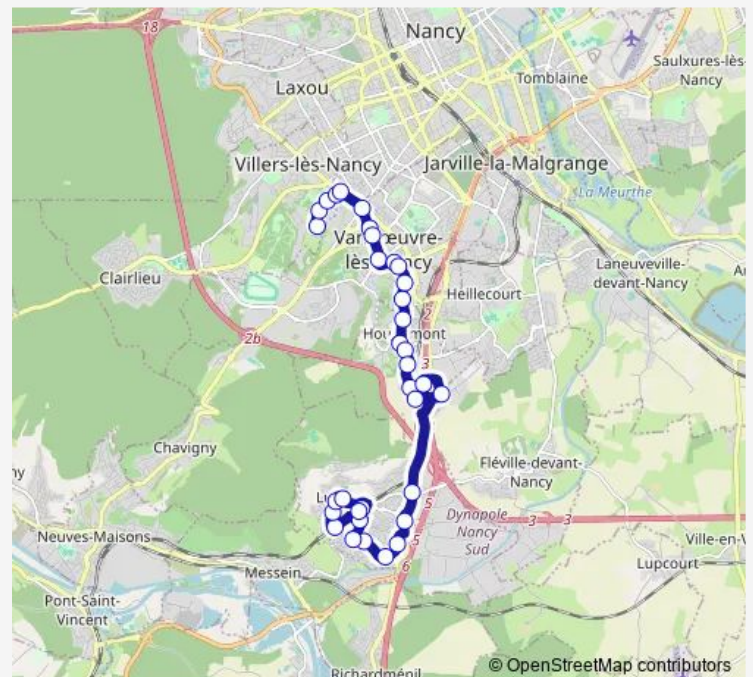

Poncel

Les Egrez

Houdemont Porte Sud

Route schedule

Villers Campus Sciences — Ludres Marvingt

Monday 06:00-20:39

Tuesday 06:00-20:39

Wednesday 06:00-20:39

Thursday 06:00-20:39

Friday 06:00-20:39

Saturday 06:00-20:40

Sunday 06:00-20:39

Route info

Direction: Villers Campus Sciences

Stops: 34

Trip Duration: 0 hour 34 min

Thursday 06:00-20:15

Friday 06:00-20:15

Saturday 06:00-20:15

Sunday 06:00-20:15

Route info

Direction: Ludres Marvingt

Stops: 33

Trip Duration: 0 hour 33 min