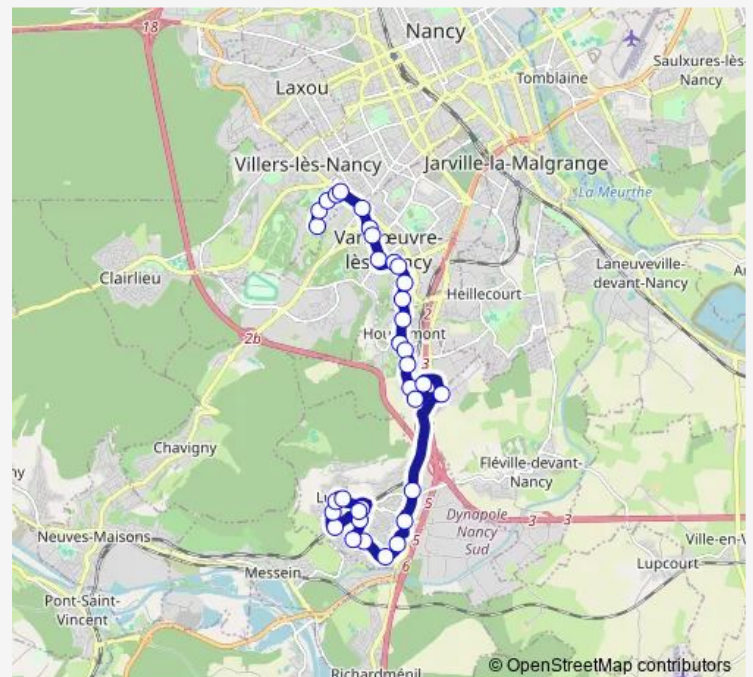

### Direction

Villers Campus Sciences — Ludres Marvingt

34 stops

[Open route schedule](#)

Villers Campus Sciences

Grande Corvée

UFR Staps

Joseph Laurent

Houdemont Porte Sud

### Route schedule

Villers Campus Sciences — Ludres Marvingt

Monday 06:00-20:40

Tuesday 06:00-20:40

Wednesday 06:00-20:40

Thursday 06:00-20:40

Friday 06:00-20:40

Saturday 06:00-20:40

### Route info

Direction: Villers Campus Sciences

Stops: 34

Trip Duration: 0 hour 33 min

17 — Villers Campus <> Ludres

Baraques de Ludres

Ludres Cinéma

Vert Village