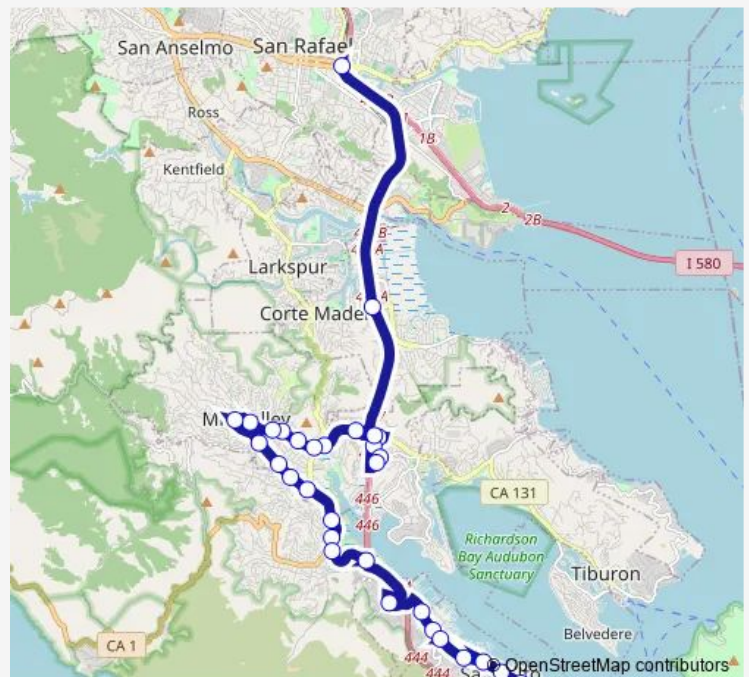

Bridgeway & Marinship Way

Bridgeway & Nevada St

Bridgeway & Coloma St

Bridgeway & Gate 5 Rd

Marin City Hub-Donahue St & Terners Dr

Shoreline Hwy & Pohono St

Shoreline Hwy & Almonte Blvd

Almonte Blvd & Rosemont Ave

Saturday 07:39-18:39

Sunday 07:39-18:39

Route info

Direction: Bay St & Bridgeway

Stops: 32

Trip Duration: 1 hour 4 min

17 — Downtown San Rafael - Sausalito

E Blithedale Ave & Hilarita Ave

E Blithedale Ave & Nelson Ave

E Blithedale Ave & Roque Moraes Dr

E Blithedale Ave & Kipling Dr

Reed Blvd & Redwood Hwy

Reed Blvd & Belvedere Dr

Belvedere Dr & Redwood Hwy Frontage Rd

Redwood Hwy Frontage Rd & De Silva Island Dr

Bridgeway & Ensign St

Bridgeway & Turney St

Bridgeway & Napa St

Bridgeway & Marinship Way

Bridgeway & Nevada St

Bridgeway & Coloma St

Bridgeway & Gate 5 Rd

Marin City Hub-Donahue St & Terners Dr