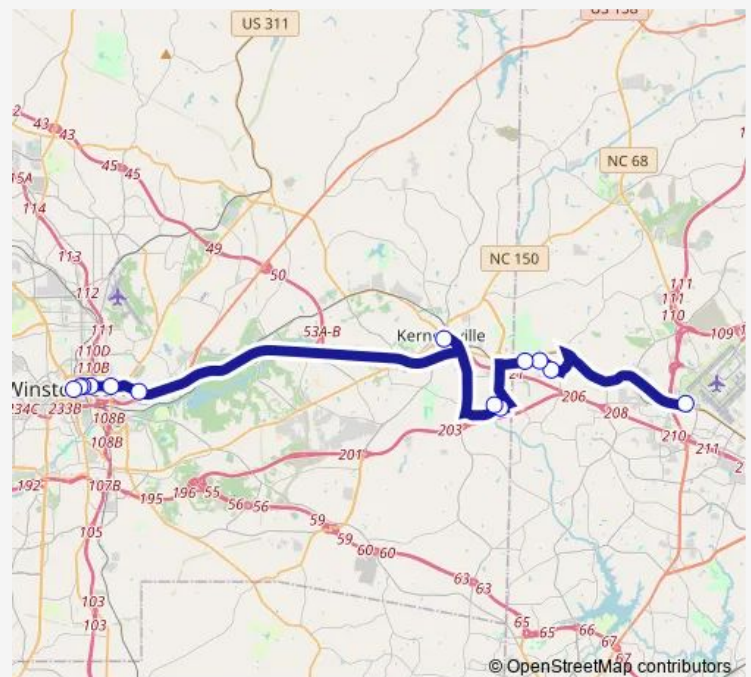

Innovation Quarter (5th & Patterson)

5th & Chestnut

Winston-Salem Transportation Center (A3)

Route schedule

Coble Transportation Center (B4) — Winston-Salem Transportation Center (A3)

Monday 06:00-17:50

Tuesday 06:00-17:50

Wednesday 06:00-17:50

Thursday 06:00-17:50

Friday 06:00-17:50

Saturday —

Sunday —

Route info

Direction: Coble Transportation Center (B4)

Stops: 13

Trip Duration: 0 hour 50 min

Direction

Winston-Salem Transportation Center (A3) — Coble Transportation Center (B4)

11 stops

[Open route schedule](#)

Winston-Salem Transportation Center (A3)

4th & Chestnut

Innovation Quarter (4th & Research)

Route schedule

Winston-Salem Transportation Center (A3) — Coble Transportation Center (B4)

Monday 06:10-18:50

Tuesday 06:10-18:50

Wednesday 06:10-18:50

Thursday 06:10-18:50

Friday 06:10-18:50

Saturday —