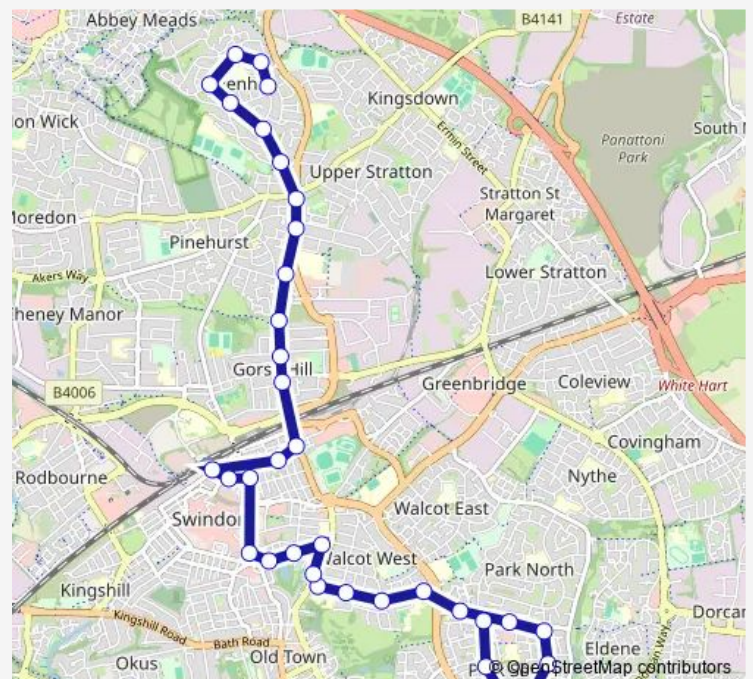

May Close

Argyle Street

Gorse Hill North

Gorse Hill South

County Road Corner

Gladstone Street

Bus Station

Route schedule

Deers Leap — Bus Station

Monday 06:10-17:48

Tuesday —

Wednesday —

Thursday 06:10-17:48

Friday 06:10-17:48

Saturday —

Sunday 06:10-17:48

Route info

Direction: Deers Leap

Stops: 17

Trip Duration: 0 hour 19 min

17 — Penhill - Swindon Fleming Way - Park South

Direction

Leighton Avenue — Durnford Road

35 stops

Friday 05:09-23:17

Saturday 05:57-23:17

Sunday 08:16-22:14

Route info

Direction: Leighton Avenue

Stops: 35

Trip Duration: 0 hour 36 min

Poplar Avenue