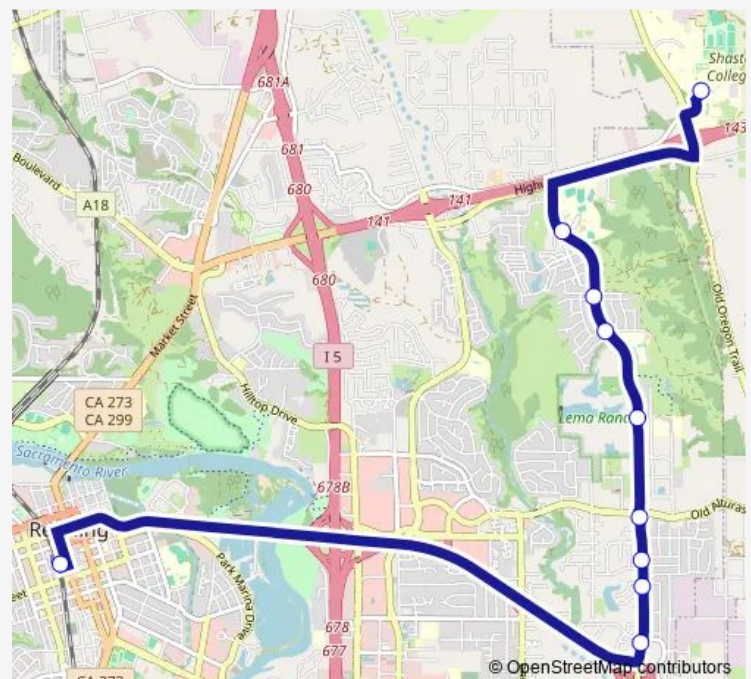

Shasta View Dr at Old Alturas Rd

Shasta View Dr at Atrium Wy

Shasta View Dr at Voltaire Wy

Shasta View Dr at Tarmac Rd

Downtown Passenger Terminal

### Route schedule

Shasta College — Downtown Passenger Terminal

Monday 07:52-15:52

Tuesday 07:52-15:52

Wednesday 07:52-15:52

Thursday 07:52-15:52

Friday 07:52-15:52

Saturday —

### Route info

Direction: Shasta College

Stops: 17

Trip Duration: 0 hour 22 min

17 — Shasta View/Shasta College

**Direction**

Downtown Passenger Terminal — Shasta College

13 stops

[Open route schedule](#)

Downtown Passenger Terminal

Shasta View Dr at Tarmac Rd

Shasta View Dr at Viking Wy

Shasta View Dr at Atrium Wy

Shasta View Dr at Old Alturas Rd

Shasta View Dr at Inspiration Way

Shasta View Dr at Hemingway St