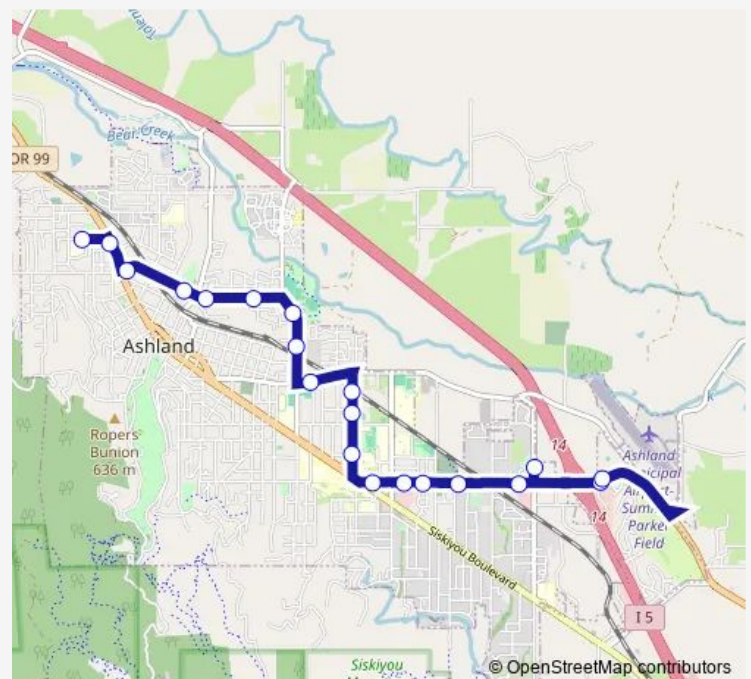

Friday 09:25-16:25

Saturday —

Sunday —

Route info

Direction: Ashland Hospital

Stops: 20

Trip Duration: 0 hour 22 min

17 — Ashland Circulator

Direction

BUS Barn — Albertsons

2 stops

[Open route schedule](#)

BUS Barn

Albertsons

Route schedule

BUS Barn — Albertsons

Wednesday 09:00-16:00

Thursday 09:00-16:00

Friday 09:00-16:00

Saturday —

Sunday —

Route info

Direction: Albertsons

Stops: 19