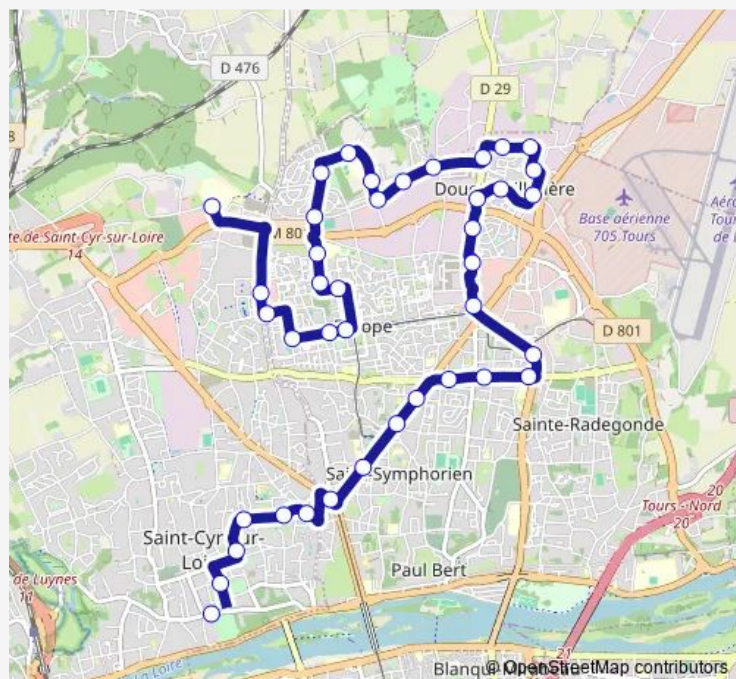

Thursday 06:02-20:24

Friday 06:02-20:24

Saturday 06:13-20:10

Sunday 10:40-19:40

Route info

Direction: Santé Nct+

Stops: 40

Trip Duration: 0 hour 44 min

17 — Santé Nct+ - St Cyr Mairie

Brassens

Danemark

D'Alembert

Petite Arche

Luxembourg

Marne

Astronautes