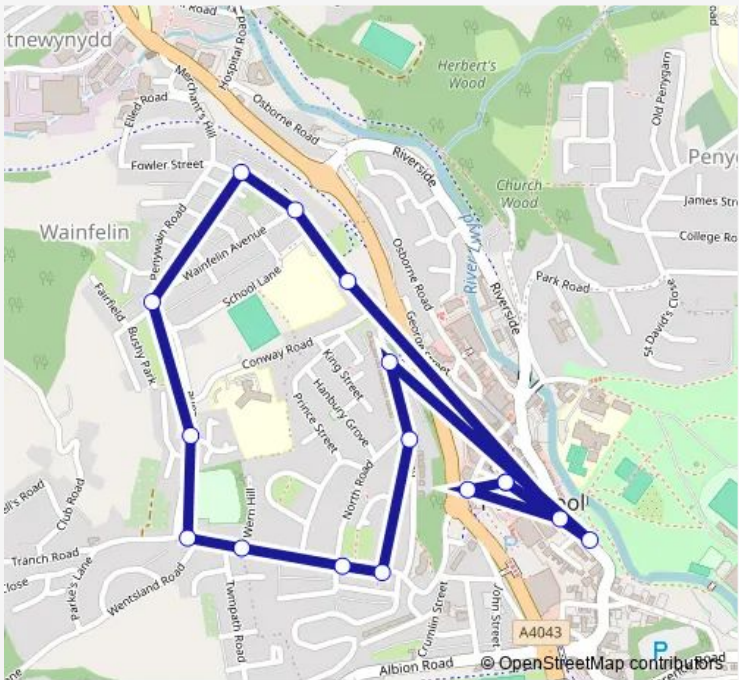

## Bus 17 Pontypool - Wainfelin

[Go to website](#)

**Direction**  
 Market Square — Market Square  
 16 stops  
[Open route schedule](#)

- Market Square
- Town Hall 1
- Ashton Villa
- Edward Street
- East View
- Forgehammer
- Labour in Vain
- Sunnyside
- Avalon Court
- St John's Church
- Wainfelin Fish Shop
- Bryngelly House
- Amberley Place
- Town Hall 4
- Crane Street Loop
- Market Square

Route schedule  
 Market Square — Market Square

|           |             |
|-----------|-------------|
| Monday    | 08:45-17:45 |
| Tuesday   | 08:45-17:45 |
| Wednesday | 08:45-17:45 |
| Thursday  | 08:45-17:45 |
| Friday    | 08:45-17:45 |
| Saturday  | 08:45-17:45 |
| Sunday    | —           |

Route info  
 Direction: Market Square  
 Stops: 16  
 Trip Duration: 0 hour 15 min

17 — Pontypool - Wainfelin BusMaps

17 Bus time schedules and route maps are available in an offline PDF at [busmaps.com](https://busmaps.com). Use the [busmaps.com](https://busmaps.com) website to see live bus times, train schedule or subway schedule, and step-by-step directions for all public transit in Pontypool

The schedule is provided in the local timezone. Times with "(+1)" indicate departures on the next day.

PDF file created on 2025-01-16

2024 BusMaps.com - All Rights Reserved