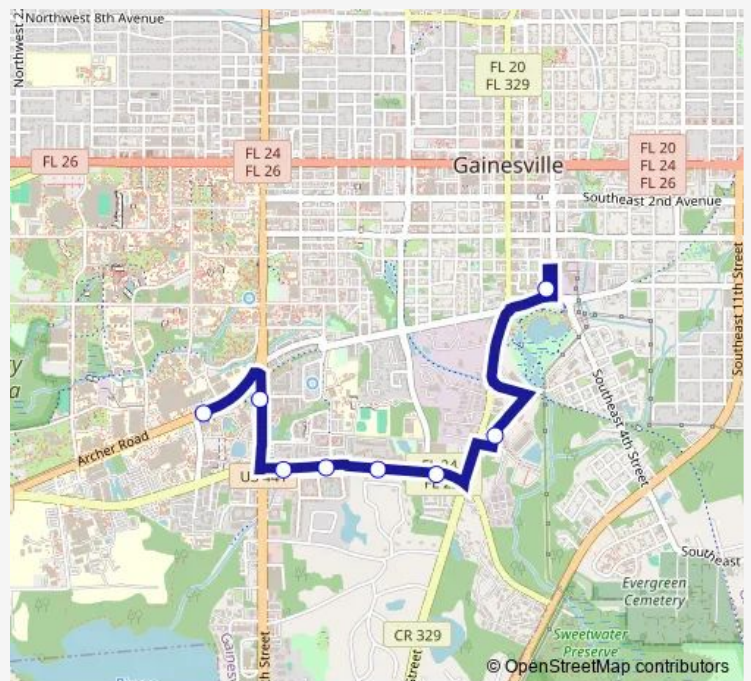

Sai Quick Stop

The Retreat Apartments

Sun Bay Apartments

Arbor Park Apartments

New RTS Maintenance Facility North

Rosa Parks RTS Downtown Station

**Route schedule**

Shands Cancer Hospital — Rosa Parks RTS Downtown Station

Monday 06:40-19:08

Tuesday 06:40-19:08

Wednesday 06:40-19:08

Thursday 06:40-19:08

Friday 06:40-19:08

Saturday —

Sunday —

**Route info**

Direction: Shands Cancer Hospital

Stops: 8

Trip Duration: 0 hour 17 min

17 — Beaty Towers To Downtown Station

**Direction**

Rosa Parks RTS Downtown Station — Shands Cancer Hospital

9 stops

[Open route schedule](#)

## Route schedule

Rosa Parks RTS Downtown Station — Shands Cancer Hospital

Monday 06:30-18:58

Tuesday 06:30-18:58

Wednesday 06:30-18:58

Thursday 06:30-18:58

Friday 06:30-18:58

Saturday —