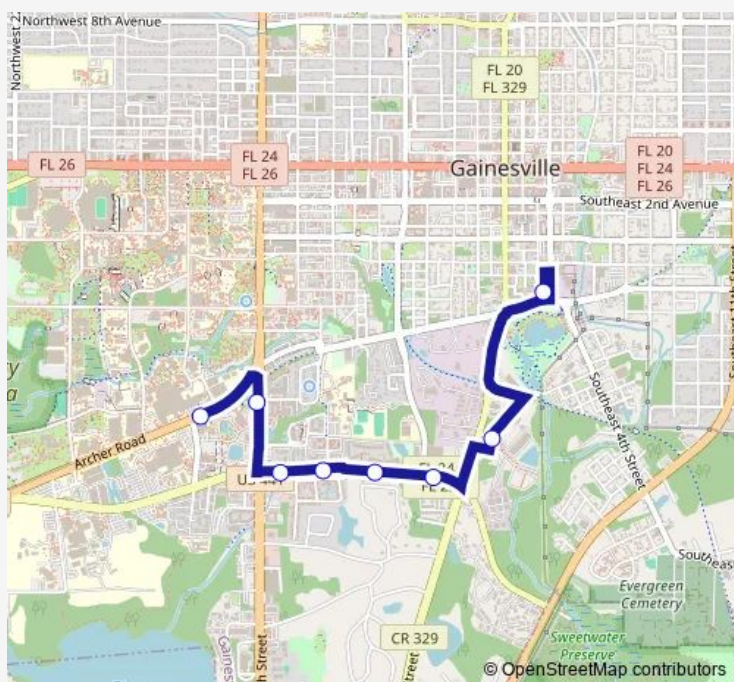

Sai Quick Stop

The Retreat Apartments

Sun Bay Apartments

Arbor Park Apartments

New RTS Maintenance Facility North

Rosa Parks RTS Downtown Station

Route schedule

Shands Cancer Hospital — Rosa Parks RTS Downtown Station

Monday 06:40-19:08

Tuesday 06:40-19:08

Wednesday 06:40-19:08

Thursday 06:40-19:08

Friday 06:40-19:08

Saturday —

Sunday —

Route info

Direction: Shands Cancer Hospital

Stops: 8

Trip Duration: 0 hour 17 min

17 — Beaty Towers To Downtown Station

Direction

Rosa Parks RTS Downtown Station — Shands Cancer Hospital

9 stops

[Open route schedule](#)

Friday 06:30-18:58

Saturday —

Sunday —

Route info

Direction: Rosa Parks RTS Downtown Station

Stops: 9

Trip Duration: 0 hour 10 min

17 Bus time schedules and route maps are available in an offline PDF at busmaps.com. Use the busmaps.com website to see live bus times, train schedule or subway schedule, and step-by-step directions for all public transit in