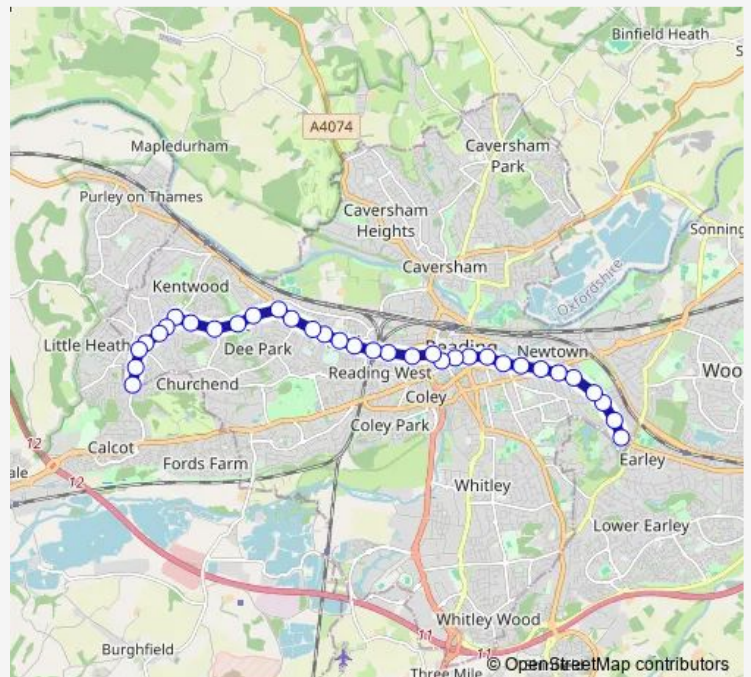

Beresford Road

West Village - Tesco

Wantage Road

Route schedule

Three Tuns — Water Tower

Monday 00:00-23:45

Tuesday 00:00-23:45

Wednesday 00:00-23:45

Thursday 00:00-23:45

Friday 00:00-23:45

Saturday 00:00-23:45

Sunday 00:00-23:40

Route info

Direction: Three Tuns

Stops: 34

Trip Duration: 0 hour 40 min

The Victoria

Tilehurst Library

Tilehurst Triangle

Chapel Hill

Mayfair

City Road

Water Tower

Direction

Wednesday 00:00-23:55

Thursday 00:00-23:55

Friday 00:00-23:55

Saturday 00:00-23:22

Sunday 00:30-23:55

Route info

Direction: Water Tower

Stops: 33