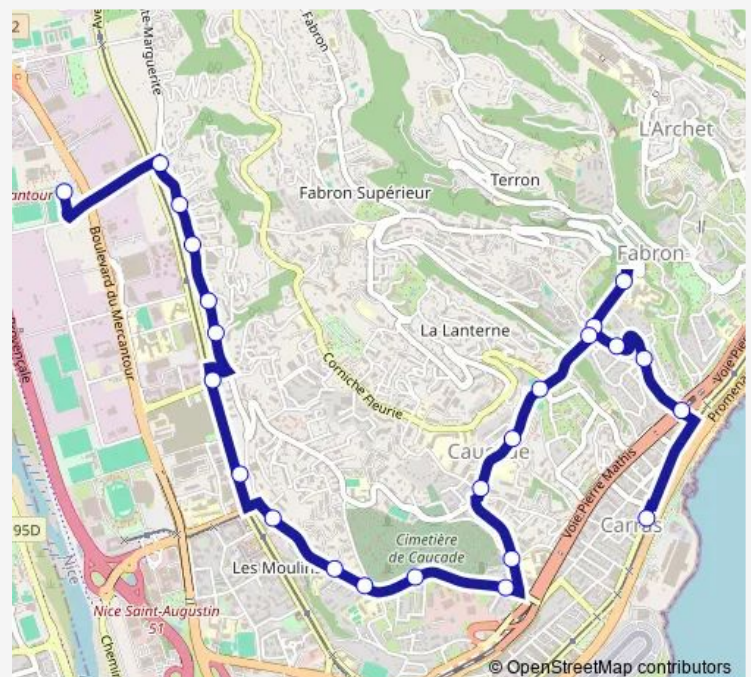

Saturday 05:30-22:00

Sunday 07:25-22:00

Route info

Direction: Staps / Arboras

Stops: 27

Trip Duration: 0 hour 33 min

17 — Staps / Arboras - Ferber

Carras

Carras / Saint-Augustin

La Lanterne

Sainte-Marguerite

Docteur Roux

Ferber

Direction

Ferber — Staps / Arboras

24 stops

Staps / Arboras

Route schedule

Ferber — Staps / Arboras

Monday 05:30-22:00

Tuesday 05:30-22:00

Wednesday 05:30-22:00

Thursday 05:30-22:00

Friday 05:30-22:00