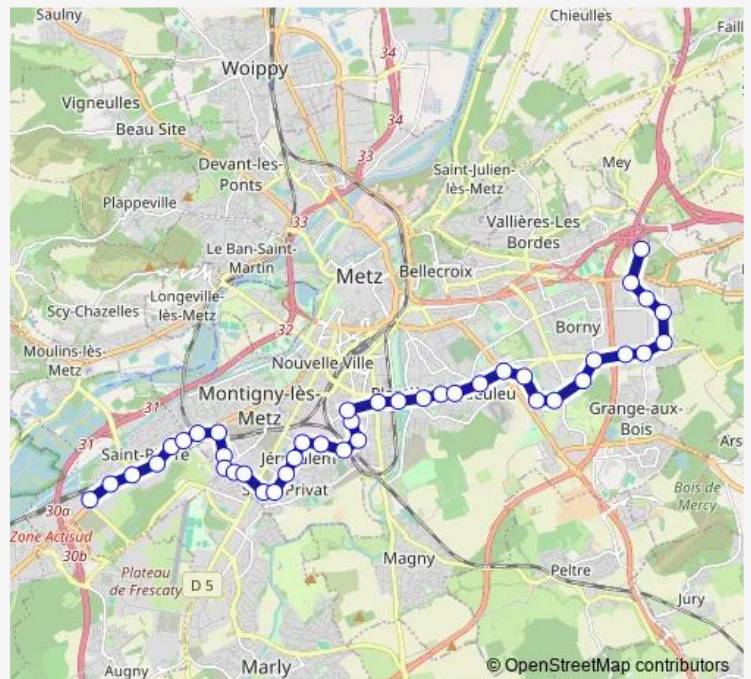

Lavoir

Route schedule

Hopital Schuman — Tournebride

Monday	06:00-21:10
Tuesday	06:00-21:10
Wednesday	06:00-21:10
Thursday	06:00-21:10
Friday	06:00-21:10
Saturday	06:00-21:10
Sunday	—

Route info

Direction: Hopital Schuman

Stops: 41

Trip Duration: 0 hour 49 min

Quatre Vents

LA Horgne

Lyautey

Sugnon

19 Novembre

Marc Sangnier

41 stops

[Open route schedule](#)

Tournebride

Rotonde

Lotissement Industriel

Cite Sncf

Vosges

Alger

Thursday 05:03-21:00

Friday 05:03-21:00

Saturday 05:04-21:00

Sunday —

Route info

Direction: Tournebride

Stops: 41

Trip Duration: 0 hour 43 min