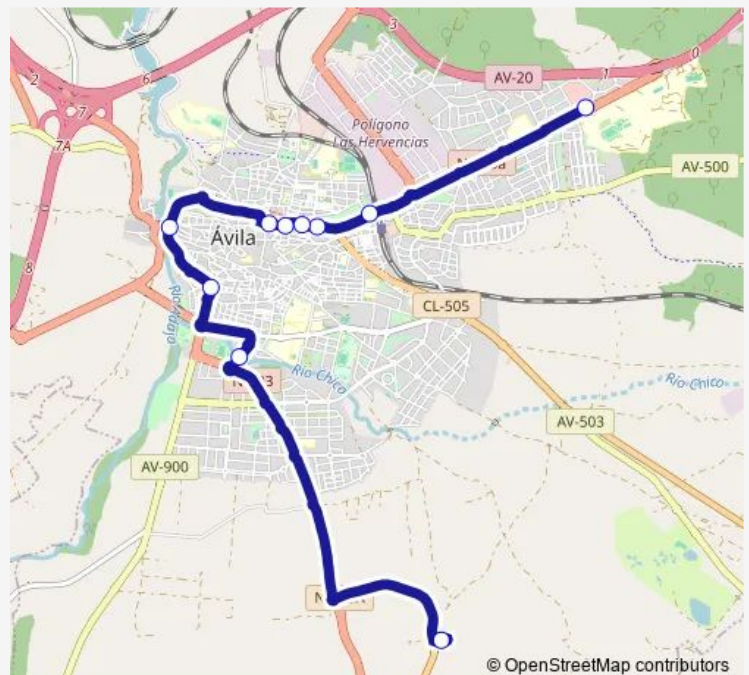

Route schedule

Escuela de Policía — Santuario de Sonsoles

Monday —

Tuesday —

Wednesday —

Thursday —

Friday —

Saturday —

Sunday 09:17

Route info

Direction: Escuela de Policía

Stops: 10

Trip Duration: 0 hour 28 min

© OpenStreetMap contributors

Direction

Santuario de Sonsoles — Escuela de Policía

17 stops

[Open route schedule](#)

Santuario de Sonsoles

Carretera de Sonsoles

Vaquero

Puente Sancti Spiritu

Nuestra Señora de Sonsoles

Francisco Gallego

—

Sunday

10:44

Route info

Direction: Santuario de Sonsoles

Stops: 17

Trip Duration: 0 hour 27 min

17 Bus time schedules and route maps are available in an offline PDF at busmaps.com. Use the busmaps.com website to see live bus times, train schedule or subway schedule, and step-by-step directions for all public transit in Avila