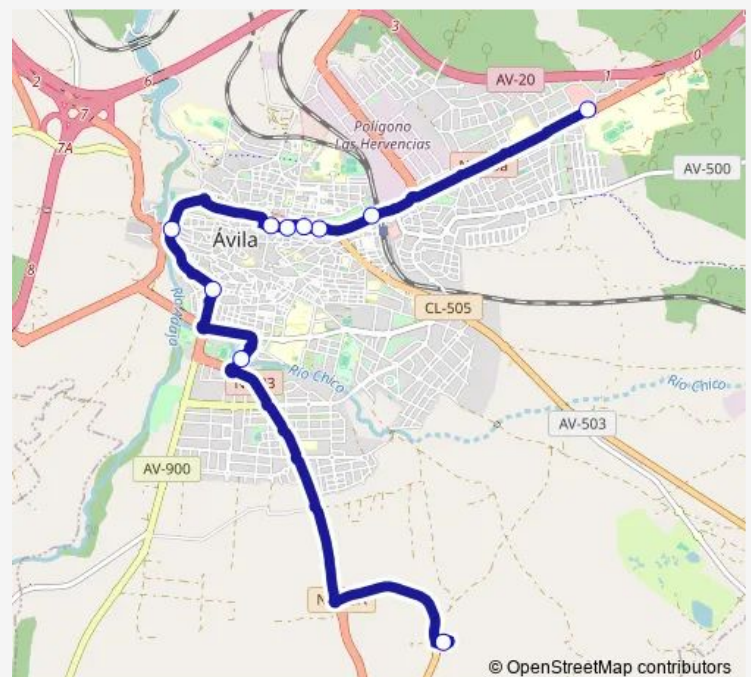

Route schedule

Escuela de Policía — Santuario de Sonsoles

Monday —

Tuesday —

Wednesday —

Thursday —

Friday —

Saturday —

Sunday 09:17

Route info

Direction: Escuela de Policía

Stops: 10

Trip Duration: 0 hour 28 min

© OpenStreetMap contributors

17 — Sonsoles

BusMaps

Direction

Santuario de Sonsoles — Escuela de Policía

17 stops

[Open route schedule](#)

Santuario de Sonsoles

Carretera de Sonsoles

Vaquero

Puente Sancti Spiritu

Route info

Direction: Santuario de Sonsoles

Stops: 17

Trip Duration: 0 hour 27 min

17 Bus time schedules and route maps are available in an offline PDF at busmaps.com. Use the busmaps.com website to see live bus times, train schedule or subway schedule, and step-by-step directions for all public transit in Avila