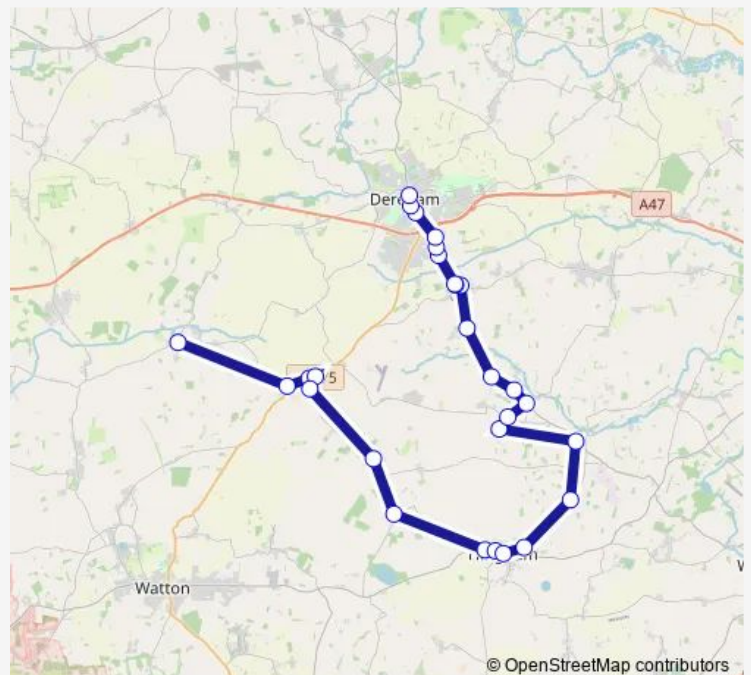

Bus 17 Bradenham - Hingham - Garvestone - Dereham

[Go to website](#)

Direction

Hale Road — Market Place

28 stops

[Open route schedule](#)

- Hale Road
- Cushing Close
- Post Office
- Central Garage
- Bullock Close
- Playing Field
- Wood Rising Road
- Greenacre Road
- The Fairland
- Bus Shelter
- Lincoln Avenue
- Beeches Lane
- Ketts Cottage
- Church
- Tinkers Lane
- Thuxton cottages
- Town Lane
- Coates corner
- Dereham Road
- Bus Shelter
- Station Road

Route schedule

Hale Road — Market Place

Monday	—
Tuesday	09:10
Wednesday	—
Thursday	—
Friday	09:10
Saturday	09:10
Sunday	09:10

Route info

Direction: Hale Road

Stops: 28

Trip Duration: 1 hour 10 min

■ 17 — Bradenham - Hingham - Garvestone - Dereham

Station Road

Westfield Lane

Yaxham Road

Handel Drive

Swan Road

Banyard Place

Market Place

Direction

Wednesday —

Thursday —

Friday 12:30

Saturday 12:30

Sunday 12:30

Route info

Direction: Market Place

Stops: 29