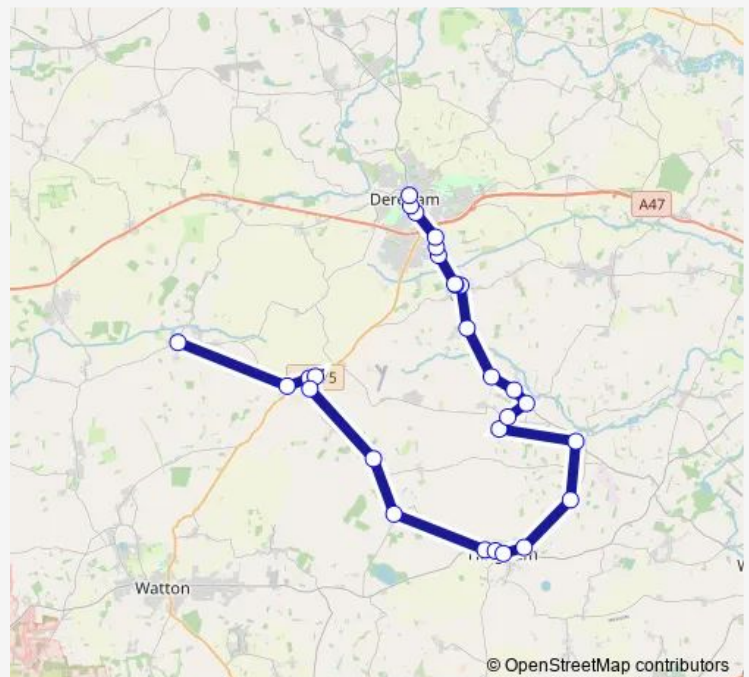

Bus 17 Bradenham - Hingham - Garvestone - Dereham

[Go to website](#)

Direction

Hale Road — Market Place

28 stops

[Open route schedule](#)

- Hale Road
- Cushing Close
- Post Office
- Central Garage
- Bullock Close
- Playing Field
- Wood Rising Road
- Greenacre Road
- The Fairland
- Bus Shelter
- Lincoln Avenue
- Beeches Lane
- Ketts Cottage
- Church
- Tinkers Lane
- Thuxton cottages
- Town Lane
- Coates corner
- Dereham Road
- Bus Shelter
- Station Road

Route schedule

Hale Road — Market Place

Monday	—
Tuesday	09:10
Wednesday	—
Thursday	—
Friday	09:10
Saturday	09:10
Sunday	09:10

Route info

Direction: Hale Road

Stops: 28

Trip Duration: 1 hour 10 min

17 — Bradenham - Hingham - Garvestone - Dereham

Station Road

Westfield Lane

Yaxham Road

Handel Drive

Swan Road

Banyard Place

Market Place

Direction

Wednesday —

Thursday —

Friday 12:30

Saturday 12:30

Sunday 12:30

Route info

Direction: Market Place

Stops: 29