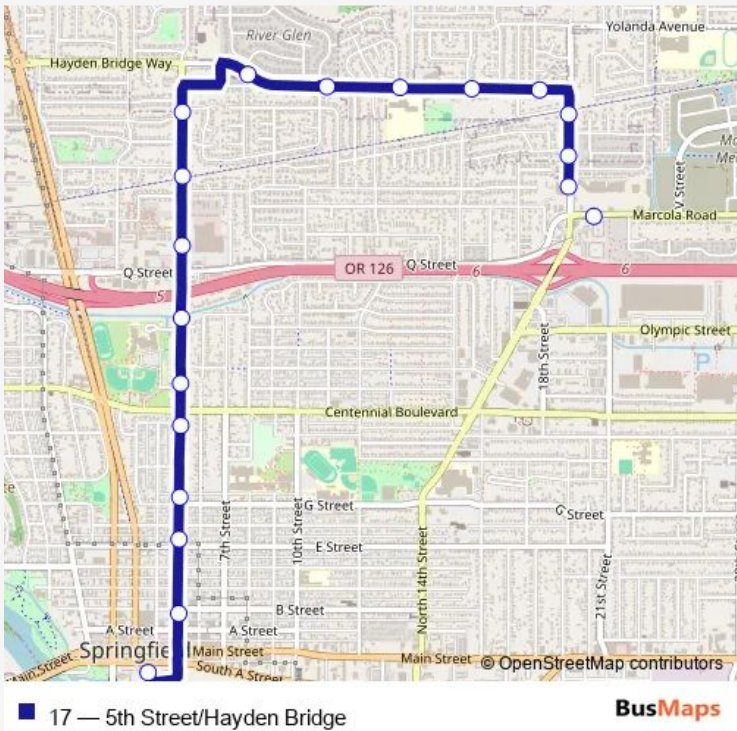

Bus 17 5th Street/Hayden Bridge

[Go to website](#)

Direction
 Springfield Station, Bay B — S/S of Marcola E of 19th
 19 stops
[Open route schedule](#)

- Springfield Station, Bay B
- E/S of 5th S of B
- E/S of 5th N of E
- E/S of 5th N of G
- E/S of 5th S of Broadway
- E/S of 5th N of L
- E/S of 5th N of Moffitt
- E/S of 5th N of Q
- E/S of 5th S of T
- E/S of 5th S of V
- S/S of Hayden Bridge Rd E of Mintmeadow Way
- S/S of Hayden Bridge Rd E of 10th
- S/S of Hayden Bridge Rd E of Harvest Lane
- S/S of Hayden Bridge Rd E of 15th
- S/S of Hayden Bridge Rd E of 17th Place N
- W/S of 19th S of Otto
- W/S of 19th S of Rambling Drive
- W/S of 19th N of Marcola
- S/S of Marcola E of 19th

Route schedule
 Springfield Station, Bay B — S/S of Marcola E of 19th

Monday	05:52-21:40
Tuesday	05:52-21:40
Wednesday	05:52-21:40
Thursday	05:52-21:40
Friday	05:52-21:40
Saturday	08:07-21:07
Sunday	08:10-19:10

Route info
 Direction: Springfield Station, Bay B
 Stops: 19
 Trip Duration: 0 hour 11 min

Direction

S/S of Marcola E of 19th — Spfld Sta 5th St arrival zone

14 stops

[Open route schedule](#)

S/S of Marcola E of 19th

Tuesday 06:02-21:51

Wednesday 06:02-21:51

Thursday 06:02-21:51

Friday 06:02-21:51

Saturday 08:17-21:18

Sunday 08:21-19:21

Route info

Direction: S/S of Marcola E of 19th