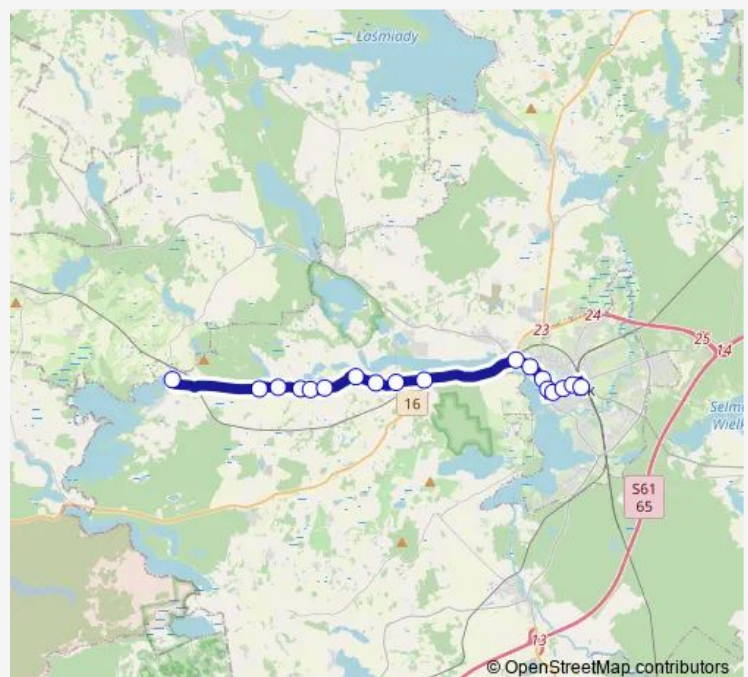

Monday 05:10-19:05

Tuesday 05:10-19:05

Wednesday 05:10-19:05

Thursday 05:10-19:05

Friday 05:10-19:05

Saturday 07:05-19:05

Sunday 08:35-19:05

Route info

Direction: Rożyńsk

Stops: 18

Trip Duration: 0 hour 31 min

17 — Dworzec PKP — Rożyńsk (— Rogale)

BusMaps

Direction

Dąbrowskiego — Pkp — Rożyńsk

16 stops