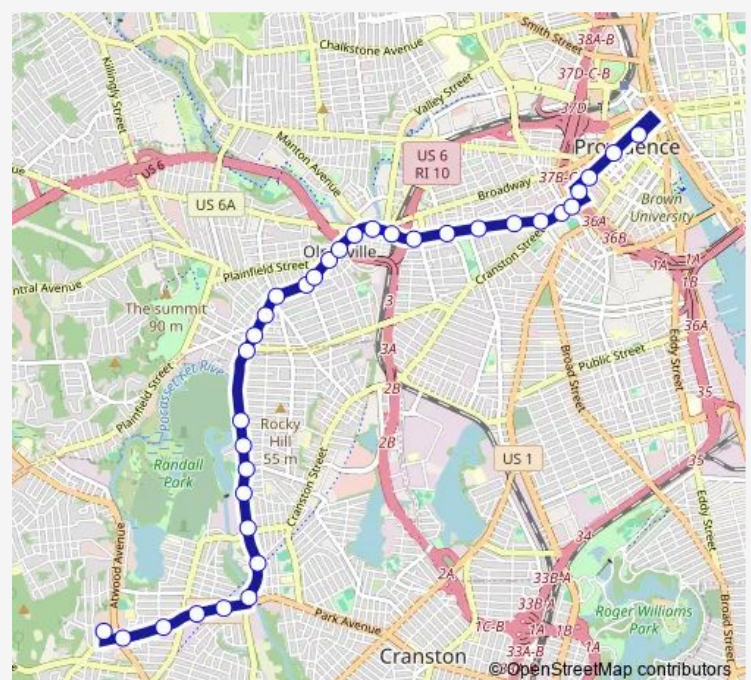

Tuesday 05:55-22:05

Wednesday 05:55-22:05

Thursday 05:55-22:05

Friday 05:55-22:05

Saturday 06:09-22:08

Sunday 07:45-19:27

Route info

Direction: Stop & Shop (Cranston - Atwood Ave)

Stops: 34

Trip Duration: 0 hour 27 min

17 — Dyer Ave/Pocasset Ave

Olneyville Square (Westminster after Manton)

1834 Westminster

Westminster before Messer

Westminster before Parade

Westminster after Harrison

Direction

Kennedy Plaza (Stop C) — Stop & Shop (Cranston - Atwood Ave)

32 stops

[Open route schedule](#)

Kennedy Plaza (Stop C)

Washington before Snow

Washington before Greene

W Franklin before Westminster

Wednesday 14:25-14:30

Thursday 14:25-14:30

Friday 14:25-14:30

Saturday —

Sunday —

Route info

Direction: Cahir & Westminster (after Westminster)

Stops: 6