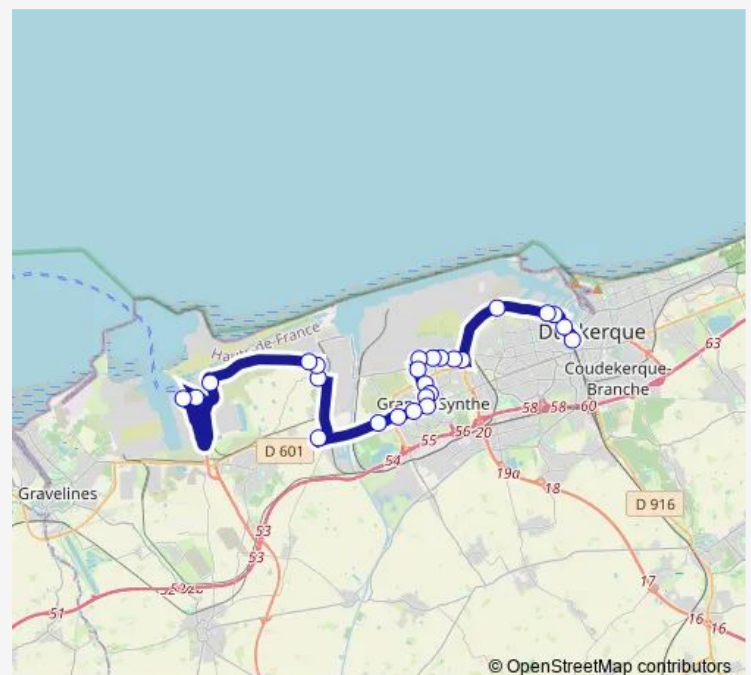

Bcmo

Infirmierie

Raffinerie

Progres

Triangle

Amiraute

RUE DU Moulin

Contour D Aval

Port Fluvial

Place DU Village

RUE DU Nord

Route schedule

Dunkerque Gare — Loon Plage Cgm

Monday 06:39-20:15

Tuesday 06:39-20:15

Wednesday 06:39-20:15

Thursday 06:39-20:15

Friday 06:39-20:15

Saturday 06:39-20:15

Sunday 07:21-19:45

Route info

Direction: Dunkerque Gare

Stops: 25

Trip Duration: 0 hour 42 min

Mardyck Route DES Dunes

Petit Denna

Plateforme Multimodale

Loon Plage Cgm

Direction

Grande Synthe Puythouck — Dunkerque Gare

19 stops

[Open route schedule](#)