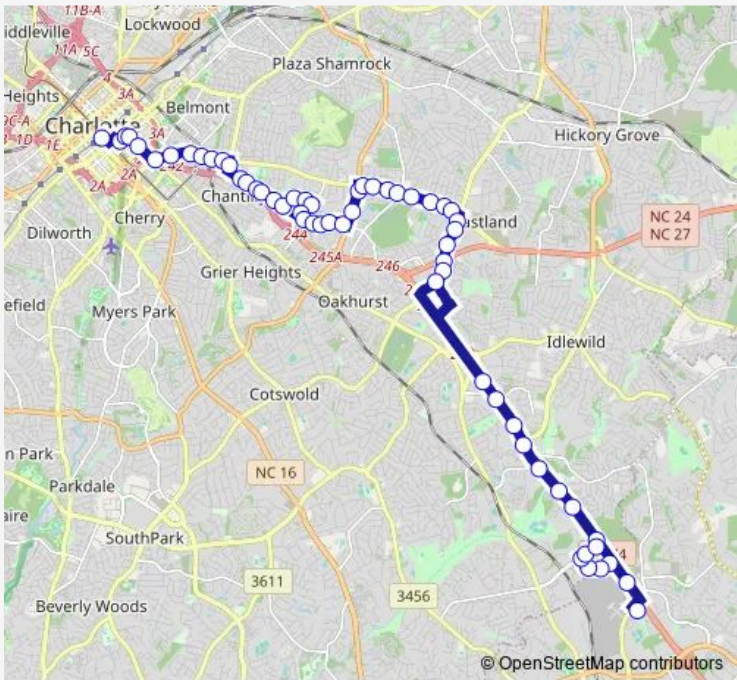

Bus 17 Commonwealth Avenue

[Go to website](#)

Direction
 Matthews Park & Ride — Transit Center- 4th & Brevard
 53 stops
[Open route schedule](#)

- Matthews Park & Ride
- Windsor Square Dr & Independence Blvd
- Windsor Square Dr & Windsor Crossing Dr
- Northeast Pkwy @ Windsor Landing Apartments
- Northeast Pkwy @ Anney Dr
- Independence Blvd & Rice Rd
- Independence Blvd @ Cross Creek Apts
- Independence Blvd @ Woodway Point Apts
- Independence Blvd & Krefeld Dr
- Independence Blvd & Village Lake Dr
- Independence Bv @ 6951
- Independence Blvd @ 6701
- Independence Blvd @ 6335
- Sharon Amity Rd & Holbrook Dr
- Sharon Amity Rd & Amity Pl
- Sharon Amity Rd & Amity Springs Dr
- Sharon Amity Rd & Albemarle Rd
- Sharon Amity Rd & Clearmont Ave
- Central Ave & Winterfield Pl
- Central Ave & Rosehaven Dr
- Central Ave & Progress Ln

Route schedule
 Matthews Park & Ride — Transit Center- 4th & Brevard

Monday	06:59-00:17 ⁺¹
Tuesday	07:07-00:16 ⁺¹
Wednesday	06:59-00:17 ⁺¹
Thursday	07:07-00:16 ⁺¹
Friday	07:07-00:16 ⁺¹
Saturday	06:59-00:17 ⁺¹
Sunday	06:03-23:52

Route info
 Direction: Matthews Park & Ride
 Stops: 53
 Trip Duration: 0 hour 51 min

17 — Commonwealth Avenue **BusMaps**

Central Ave & Kilborne Dr

Central Ave & Medallion Dr

Central Ave & Temple Ln

Eastway Dr & Central Ave

Route info

Direction: Transit Center- Bay T

Stops: 59

Trip Duration: 0 hour 51 min

Woodland Dr @ 1310

Woodland Dr & Eastway Dr

Eastway Dr & Biscayne Dr

Eastway Dr & Central Ave