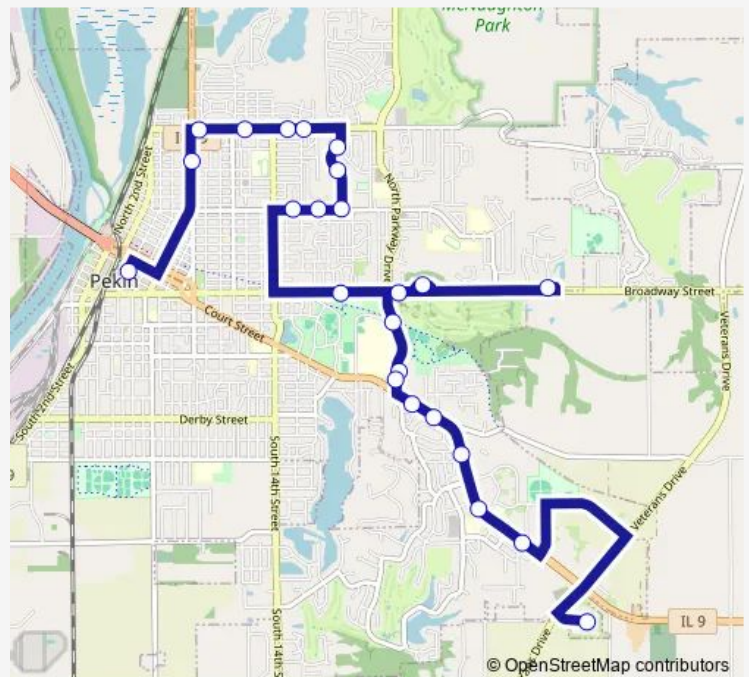

Bus 17 Pekin North

[Go to website](#)

Direction

Tazewell County Courthouse — Wal-Mart Pekin

24 stops

[Open route schedule](#)

Tazewell County Courthouse

8th and Amanda

Court and Cottage

Court and Reservoir

Court and Hilltop

Route schedule

Tazewell County Courthouse — Wal-Mart Pekin

Monday 06:45-17:45

Tuesday 06:45-17:45

Wednesday 06:45-17:45

Thursday 06:45-17:45

Friday 06:45-17:45

Saturday —

Sunday —

Route info

Direction: Tazewell County Courthouse

Stops: 24

Trip Duration: 0 hour 23 min

17 — Pekin North

Court and Olt Ave.

Court Street / Unknown

Wal-Mart Pekin

Direction

Wal-Mart Pekin — Tazewell County Courthouse

12 stops

[Open route schedule](#)